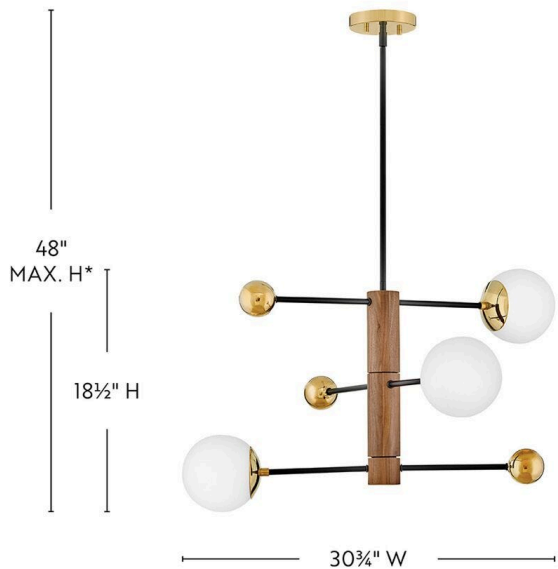

AUGGIE

83573BBR

MEDIUM ADJUSTABLE MULTI TIER
CHANDELIER

Auggie uniquely merges classic elements and midcentury modern style with stacked linear arms, etched opal glass globes, and an articulating design that you can customize to fit your space.

DETAILS	
FINISH:	Bright Brass
MATERIAL:	Steel
GLASS:	Etched Opal
SLOPE DEGREE:	90
DIMMABLE:	YES - WITH DIMMABLE LAMP (NOT INCLUDED)

DIMENSIONS	
WIDTH:	30.8"
HEIGHT:	18.5"
WEIGHT:	8.2lb

LIGHT SOURCE	
LIGHT SOURCE:	Socketed
WATTAGE:	3-5w Cand. LED, 60w Equiv.
VOLTAGE:	120v

MOUNTING	
CANOPY:	5.25" Dia.
LEAD WIRE:	1 X 72"
MAX HEIGHT:	48

SHIPPING	
CARTON LENGTH:	27
CARTON WIDTH:	19.3
CARTON HEIGHT:	11
CARTON WEIGHT:	14.5

PRODUCT DETAILS:

- Suitable for use in dry (indoor) locations as defined by NEC and CEC. Meets United States UL Underwriters Laboratories & CSA Canadian Standards Association Product Safety Standards.
- This fixture includes multiple down stems in various lengths to customize the installation height of the fixture, including one 6" stem and two 12" stems
- Please refer to Lark's Warranty for complete product warranty details. Some warranty limitations may apply.
- Effortlessly cool, this mid-century modern design inspires any space with its chic vintage vibe
- This item may be hung on a sloped ceiling
- This product uses recyclable or limited packaging materials to help reduce waste.
- Fixture features an articulating design for easy customization

LARK, INC.
33000 Pin Oak Parkway
Avon Lake, OH 44012

PHONE: (440) 653-5500
Toll Free: 1 (800) 446-5539

larkliving.com