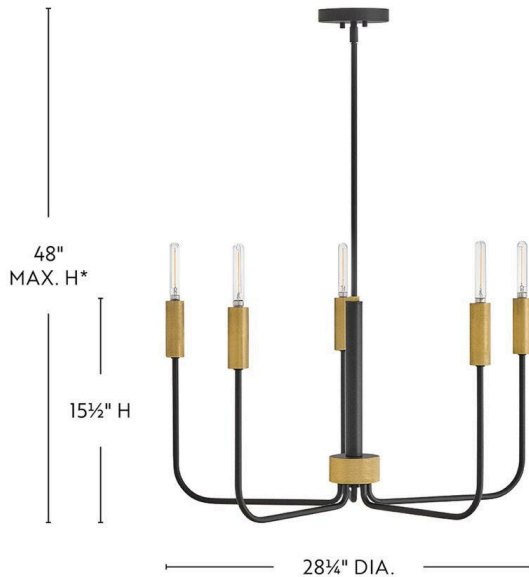

AUSTEN

83634BK-LCB

MEDIUM SINGLE TIER

Austen's slim, exaggerated design creates a chic transitional shape accentuated by knurled candle sleeves and stem details. Black and Lacquered Brass finishes are complemented by exposed bulbs. Experiment with different lamps to find a look that's perfect for your space.

DETAILS	
FINISH:	Black
MATERIAL:	Steel
SLOPE DEGREE:	90
DIMMABLE:	YES - WITH DIMMABLE LAMP (NOT INCLUDED)

DIMENSIONS	
WIDTH:	28.3"
HEIGHT:	15.5"
WEIGHT:	6lb

LIGHT SOURCE	
LIGHT SOURCE:	Socketed
WATTAGE:	5-5w Cand. LED, 60w Equiv.
VOLTAGE:	120v

MOUNTING	
CANOPY:	5.25" Dia.
LEAD WIRE:	1 X 72"
MAX HEIGHT:	48

SHIPPING	
CARTON LENGTH:	31.3
CARTON WIDTH:	8.8
CARTON HEIGHT:	18.3
CARTON WEIGHT:	10

PRODUCT DETAILS:

- Suitable for use in dry (indoor) locations as defined by NEC and CEC. Meets United States UL Underwriters Laboratories & CSA Canadian Standards Association Product Safety Standards.
- This versatile transitional design delivers personality and performance
- Please refer to Lark's Warranty for complete product warranty details. Some warranty limitations may apply.
- This item may be hung on a sloped ceiling
- This product uses recyclable or limited packaging materials to help reduce waste.