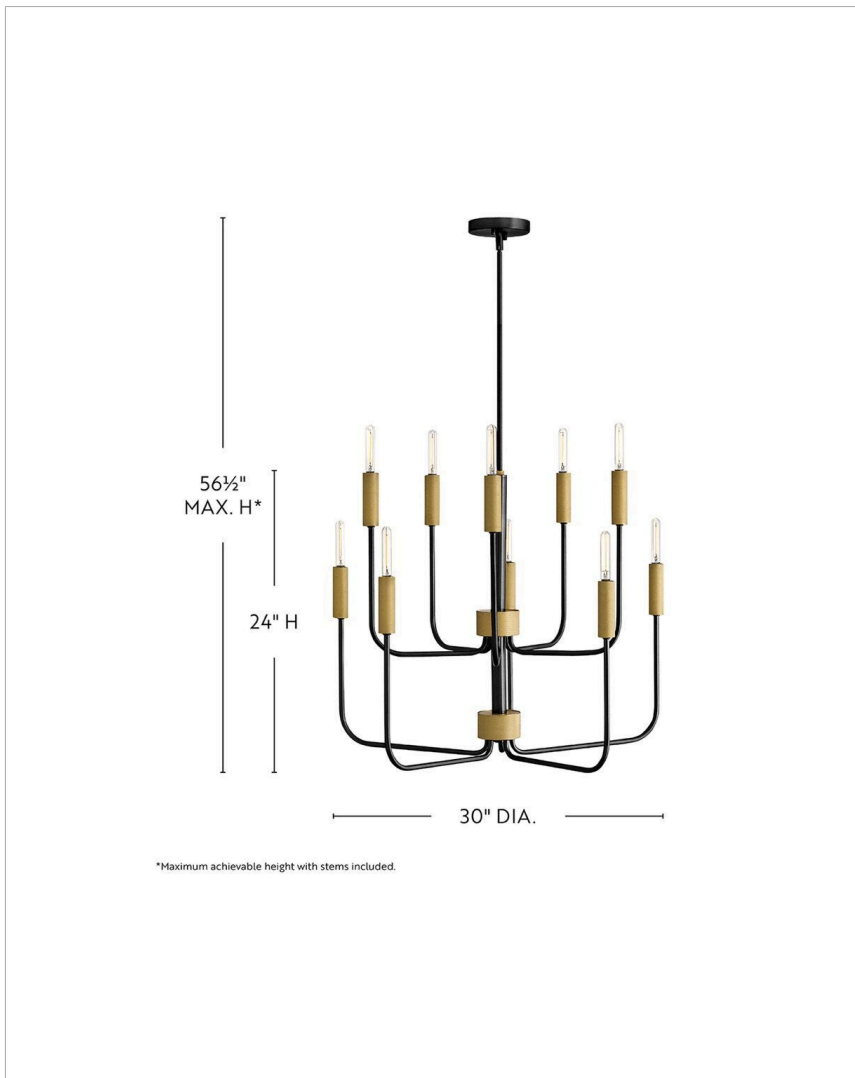

# AUSTEN

**83636BK-LCB**

MEDIUM MULTI TIER

Austen's slim, exaggerated design creates a chic transitional shape accentuated by knurled candle sleeves and stem details. Black and Lacquered Brass finishes are complemented by exposed bulbs.

Experiment with different lamps to find a look that's perfect for your space.

DETAILS	
FINISH:	Black
MATERIAL:	Steel
SLOPE DEGREE:	90
DIMMABLE:	YES - WITH DIMMABLE LAMP (NOT INCLUDED)

DIMENSIONS	
WIDTH:	30"
HEIGHT:	24"
WEIGHT:	9.4lb

LIGHT SOURCE	
LIGHT SOURCE:	Socketed
WATTAGE:	10-5w Cand. LED, 60w Equiv.
VOLTAGE:	120v

MOUNTING	
CANOPY:	5.25" Dia.
LEAD WIRE:	1 X 72"
MAX HEIGHT:	56.5

SHIPPING	
CARTON LENGTH:	32.3
CARTON WIDTH:	13.3
CARTON HEIGHT:	26.5
CARTON WEIGHT:	18.4

**PRODUCT DETAILS:**

- Suitable for use in dry (indoor) locations as defined by NEC and CEC. Meets United States UL Underwriters Laboratories & CSA Canadian Standards Association Product Safety Standards.
- This versatile transitional design delivers personality and performance
- Please refer to Lark's Warranty for complete product warranty details. Some warranty limitations may apply.
- This item may be hung on a sloped ceiling
- This product uses recyclable or limited packaging materials to help reduce waste.