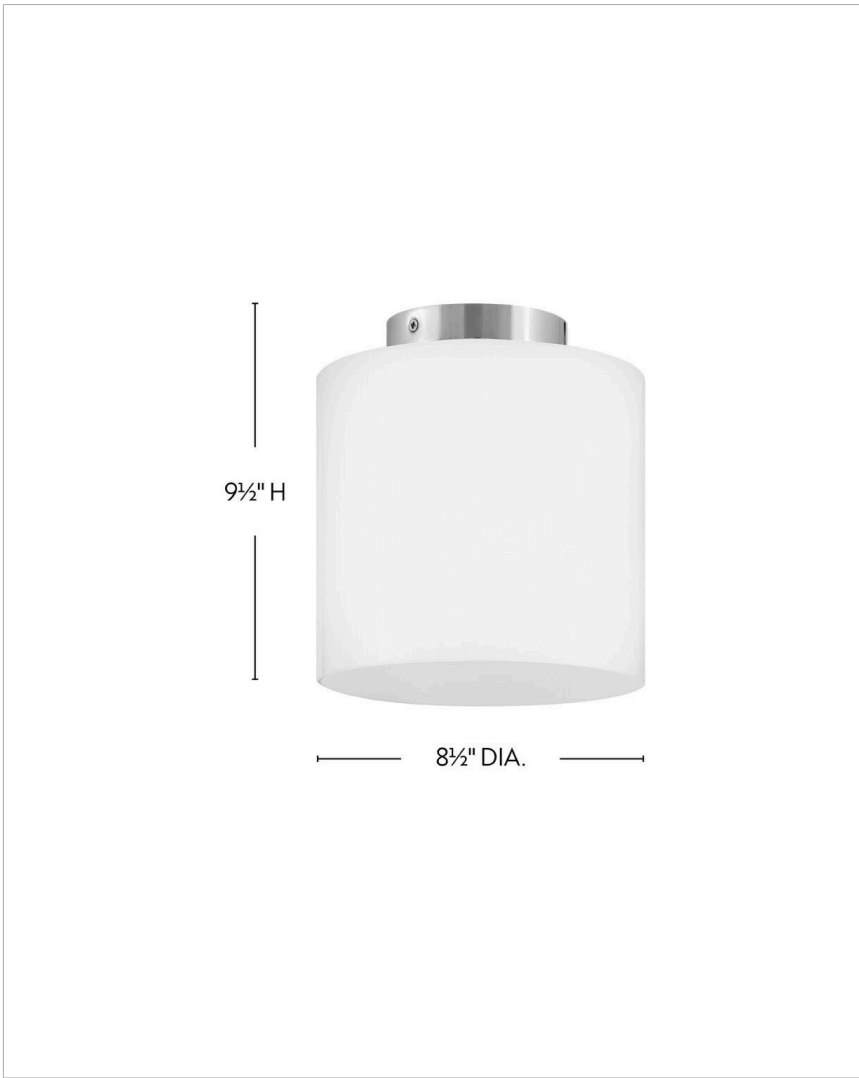

PIPPA

83533PN

EXTRA SMALL FLUSH MOUNT

Look no further for the perfect flush mount. Pippa's versatility means an easy fit into a variety of spaces where illumination is essential: think staircases, hallways, closets, and mudrooms. The transitional, oversized glass accentuated by a classic finish delivers optimal light output.

DETAILS	
FINISH:	Polished Nickel
MATERIAL:	Steel
GLASS:	Cased Opal
DIMMABLE:	YES - WITH DIMMABLE LAMP (NOT INCLUDED)

DIMENSIONS	
WIDTH:	8.5"
HEIGHT:	9.5"
WEIGHT:	4lb

LIGHT SOURCE	
LIGHT SOURCE:	Socketed
WATTAGE:	1-10w Med. LED, 60w Equiv.
VOLTAGE:	120v

MOUNTING	
CANOPY:	4.75" Dia.

SHIPPING	
CARTON LENGTH:	11
CARTON WIDTH:	11
CARTON HEIGHT:	11
CARTON WEIGHT:	5.2

PRODUCT DETAILS:

- This versatile transitional design delivers personality and performance
- Please refer to Lark's Warranty for complete product warranty details. Some warranty limitations may apply.
- Suitable for use in damp locations as defined by NEC and CEC. Meets United States UL Underwriters Laboratories & CSA Canadian Standards Association Product Safety Standards.