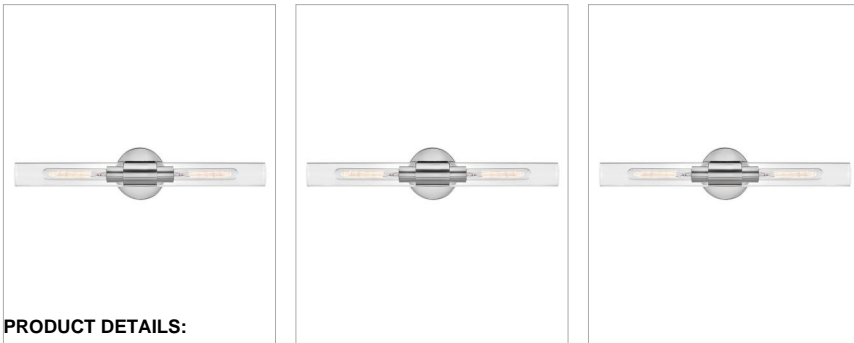

SHEA

85402CM

LARGE TWO LIGHT VANITY

It's easy to fall for Shea's sleek, cylindrical silhouette. The elongated glass shades make it easy to customize your space and flex your design skills by choosing from one of the versatile finishes. The perfect complement to any vibe, Shea sets a new standard for multipurpose lighting. Pro tip: T10 bulbs are required but go with the wattage that wins you over.

DETAILS	
FINISH:	Chrome
MATERIAL:	Steel
GLASS:	Clear
DIMMABLE:	YES - WITH DIMMABLE LAMP (NOT INCLUDED)

DIMENSIONS	
WIDTH:	24"
HEIGHT:	5.3"
WEIGHT:	2.5lb
BACK PLATE:	5.25" Dia.
EXTENSION:	3.8"
TOP TO OUTLET:	2.75"

LIGHT SOURCE	
LIGHT SOURCE:	Socketed
WATTAGE:	2-12w Med. LED, 60w Equiv.
VOLTAGE:	120v

SHIPPING	
CARTON LENGTH:	14
CARTON WIDTH:	8
CARTON HEIGHT:	8.6
CARTON WEIGHT:	3.2

PRODUCT DETAILS:

- Please refer to Lark's Warranty for complete product warranty details. Some warranty limitations may apply.
- Suitable for use in damp locations as defined by NEC and CEC. Meets United States UL Underwriters Laboratories & CSA Canadian Standards Association Product Safety Standards.
- Sparkling chrome with reflective finish
- Designed to a T! A T10 bulb is required, but go with the wattage that wins you over.
- Confidently create a modern moment with this dynamic design statement
- Fixture can be mounted vertically
- ADA compliant
- Mounting hardware is hidden on the back plate to ensure a clean silhouette