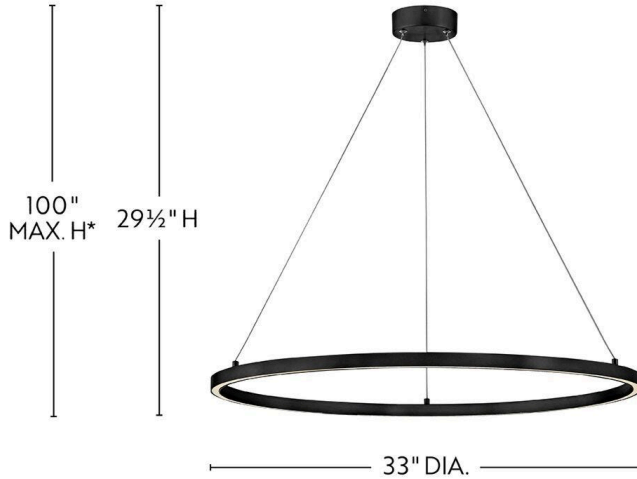

KENNA

83465BK

LARGE SINGLE TIER

Kenna brings the ultimate modern sophistication to your home. The bold circular profile has a significant presence while maintaining a minimalist delicacy that complements any interior décor. The seamless ring design with integrated LEDs is hung with easily adjustable cables to help you match any style.

DETAILS	
FINISH:	Black
MATERIAL:	Aluminum
GLASS:	Acrylic Lens
DIMMABLE:	YES - CL TYPE DIMMER (SSL7A)

DIMENSIONS	
WIDTH:	33"
HEIGHT:	29.5"
WEIGHT:	5.2lb

LIGHT SOURCE	
LIGHT SOURCE:	Integrated LED
WATTAGE:	30w LED *Included
VOLTAGE:	120v

MOUNTING	
CANOPY:	5.25" Dia.
LEAD WIRE:	1 X 96"
MAX HEIGHT:	100

SHIPPING	
CARTON LENGTH:	37.3
CARTON WIDTH:	37.3
CARTON HEIGHT:	5
CARTON WEIGHT:	12.7

*Maximum achievable height with stems included.

PRODUCT DETAILS: