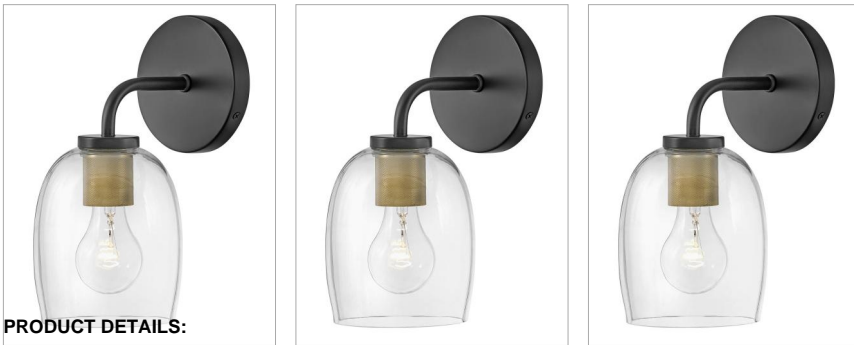

## 85010BK

### MEDIUM SINGLE LIGHT VANITY

Percy's transitional style rings loud and clear with clever bell-shaped glass designed to highlight its distinctive industrial detailing, all while serving up ample illumination. Easily installed up or down, Percy transforms any bathroom into one of the most stylish spots in the house.

DETAILS	
FINISH:	Black
MATERIAL:	Steel
GLASS:	Clear
DIMMABLE:	YES - WITH DIMMABLE LAMP (NOT INCLUDED)

DIMENSIONS	
WIDTH:	5.3"
HEIGHT:	11"
WEIGHT:	1.9lb
BACK PLATE:	5" Dia.
EXTENSION:	7.3"
TOP TO OUTLET:	7.75"

#### PRODUCT DETAILS:

- Please refer to Lark's Warranty for complete product warranty details. Some warranty limitations may apply.
- Fixture can be mounted either up or down
- Suitable for use in damp locations as defined by NEC and CEC. Meets United States UL Underwriters Laboratories & CSA Canadian Standards Association Product Safety Standards.
- Ideal for vintage filament bulbs (not included)
- Mounting hardware is hidden on the back plate to ensure a clean silhouette
- Heritage but make it hip: these styles combine classic design elements and nostalgic profiles reworked in new proportions and fresh finishes for an authentic vibe
- Knurled sockets get dressed up with a distinctive diamond-shaped decorative pattern