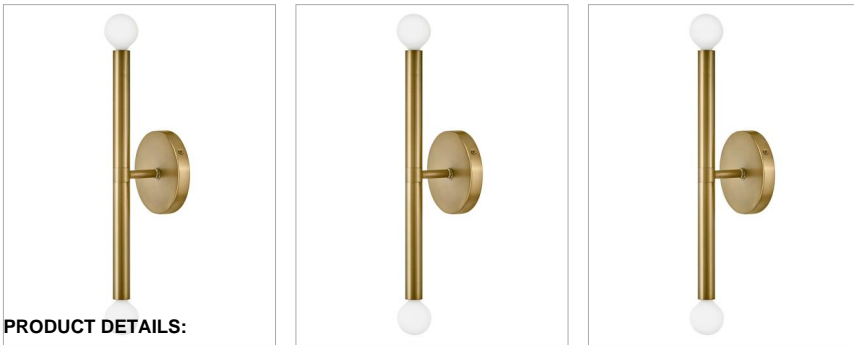

MILLIE

83192LCB

MEDIUM TWO LIGHT TALL SCONCE

Millie tells a linear love story with elongated cylindrical rods extending outwards, creating a sleek statement that commands attention. This design establishes immediate style credibility thanks to its iconic midcentury modern origin, ensuring visual intrigue in either Black or Lacquered Brass finishes. To complement Millie's chic style, we recommend G16.5 bulbs.

DETAILS	
FINISH:	Lacquered Brass
MATERIAL:	Steel
DIMMABLE:	YES - WITH DIMMABLE LAMP (NOT INCLUDED)

DIMENSIONS	
WIDTH:	5"
HEIGHT:	14"
WEIGHT:	1.3lb
BACK PLATE:	5" Dia.
EXTENSION:	4.3"
TOP TO OUTLET:	7"

LIGHT SOURCE	
LIGHT SOURCE:	Socketed
WATTAGE:	2-5w Cand. LED, 60w Equiv.
VOLTAGE:	120v

SHIPPING	
CARTON LENGTH:	17.5
CARTON WIDTH:	7.1
CARTON HEIGHT:	7.7
CARTON WEIGHT:	2.2

PRODUCT DETAILS:

- Suitable for use in dry (indoor) locations as defined by NEC and CEC. Meets United States UL Underwriters Laboratories & CSA Canadian Standards Association Product Safety Standards.
- Please refer to Lark's Warranty for complete product warranty details. Some warranty limitations may apply.
- Effortlessly cool, this mid-century modern design inspires any space with its chic vintage vibe
- Mounting hardware is hidden on the back plate to ensure a clean silhouette
- Shown with G16.5 bulbs (not included)