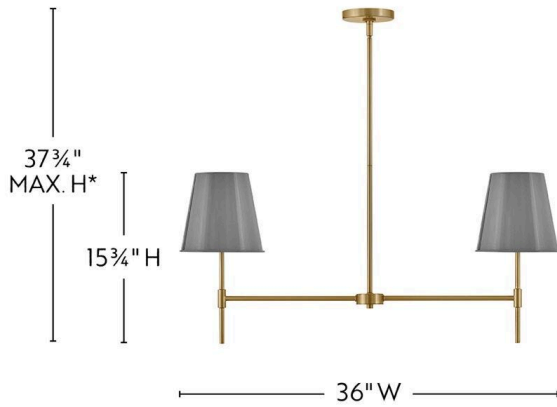

### SMALL TWO LIGHT LINEAR

Bet on Blake's forever cool profile and luxe finishes. The fresh, clean lines bring thoughtful illumination with a timeless vibe that can take your space from good to great. Blake makes it easy to mix and match thanks to its versatile fixture options.

DETAILS	
FINISH:	Lacquered Brass
MATERIAL:	Steel
SHADE:	Metal
SLOPE DEGREE:	90
DIMMABLE:	YES - WITH DIMMABLE LAMP (NOT INCLUDED)

DIMENSIONS	
WIDTH:	36"
HEIGHT:	15.8"
WEIGHT:	6.1lb

LIGHT SOURCE	
LIGHT SOURCE:	Socketed
WATTAGE:	2-10w Med. LED, 60w Equiv.
VOLTAGE:	120v

MOUNTING	
CANOPY:	5" Dia.
LEAD WIRE:	1 X 72"
MAX HEIGHT:	37.8

SHIPPING	
CARTON LENGTH:	33
CARTON WIDTH:	16.3
CARTON HEIGHT:	11.5
CARTON WEIGHT:	9.9

\*Maximum achievable height with stems included.