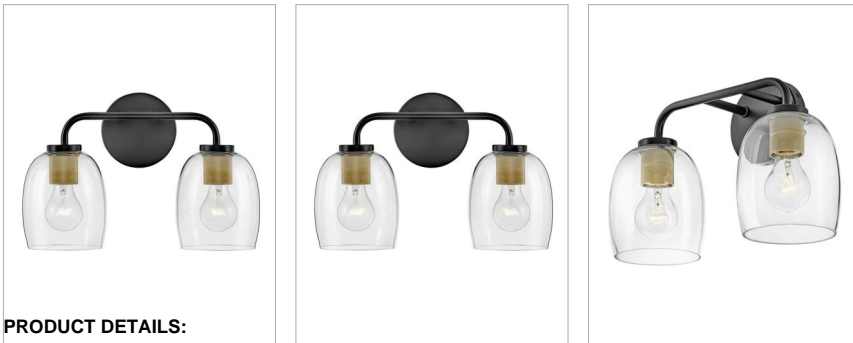

PERCY

85012BK

SMALL TWO LIGHT VANITY

Percy's transitional style rings loud and clear with clever bell-shaped glass designed to highlight its distinctive industrial detailing, all while serving up ample illumination. Easily installed up or down, Percy transforms any bathroom into one of the most stylish spots in the house.

DETAILS	
FINISH:	Black
MATERIAL:	Steel
GLASS:	Clear
DIMMABLE:	YES - WITH DIMMABLE LAMP (NOT INCLUDED)

DIMENSIONS	
WIDTH:	14.8"
HEIGHT:	10.3"
WEIGHT:	3.4lb
BACK PLATE:	5" Dia.
EXTENSION:	7.3"
TOP TO OUTLET:	7.75"

LIGHT SOURCE	
LIGHT SOURCE:	Socketed
WATTAGE:	2-12w Med. LED, 100w Equiv.
VOLTAGE:	120v

SHIPPING	
CARTON LENGTH:	20
CARTON WIDTH:	10
CARTON HEIGHT:	16.5
CARTON WEIGHT:	6.5

PRODUCT DETAILS:

- Please refer to Lark's Warranty for complete product warranty details. Some warranty limitations may apply.
- Fixture can be mounted either up or down
- Suitable for use in damp locations as defined by NEC and CEC. Meets United States UL Underwriters Laboratories & CSA Canadian Standards Association Product Safety Standards.
- Ideal for vintage filament bulbs (not included)
- Mounting hardware is hidden on the back plate to ensure a clean silhouette
- Heritage but make it hip: these styles combine classic design elements and nostalgic profiles reworked in new proportions and fresh finishes for an authentic vibe
- Knurled sockets get dressed up with a distinctive diamond-shaped decorative pattern