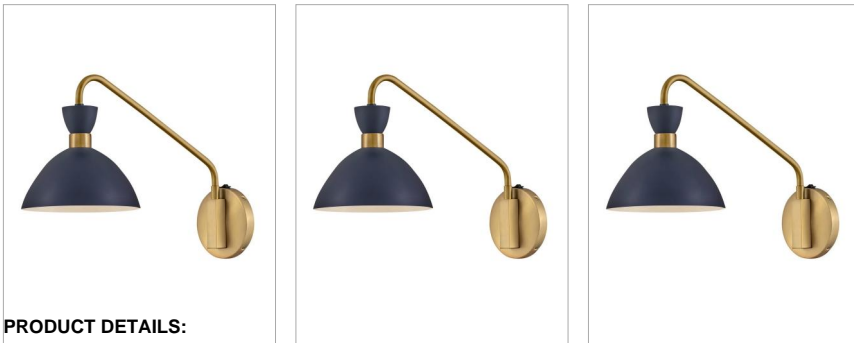

SIMON

83250MV-HB

MEDIUM SINGLE LIGHT PLUG-IN SCONCE

Did your eyes just get bigger? We thought so. Simon makes our hearts beat a little faster too thanks to its retro mix of mid-century modern style, cool conical metal shade and funky finishes. Simon complements a myriad of digs but feels the most at home in intimate spaces and cozy nooks. A deep Black, crisp Matte White, or rich Matte Navy array of color options cover the beauty bases and all pop perfectly against a luxe Heritage Brass accent finish.

DETAILS	
FINISH:	Matte Navy
MATERIAL:	Steel
DIMMABLE:	YES - WITH DIMMABLE LAMP (NOT INCLUDED)

DIMENSIONS	
WIDTH:	8"
HEIGHT:	13.3"
WEIGHT:	2.5lb
BACK PLATE:	5" Dia.
EXTENSION:	18"
TOP TO OUTLET:	10.75"

LIGHT SOURCE	
LIGHT SOURCE:	Socketed
WATTAGE:	1-5w Cand. LED, 60w Equiv.
VOLTAGE:	120v

SHIPPING	
CARTON LENGTH:	11
CARTON WIDTH:	20.6
CARTON HEIGHT:	7
CARTON WEIGHT:	4.5

PRODUCT DETAILS:

- Suitable for use in dry (indoor) locations as defined by NEC and CEC. Meets United States UL Underwriters Laboratories & CSA Canadian Standards Association Product Safety Standards.
- Please refer to Lark's Warranty for complete product warranty details. Some warranty limitations may apply.
- Effortlessly cool, this mid-century modern design inspires any space with its chic vintage vibe
- The articulating arm can swing left or right and the shade can be adjusted up or down
- Features On/Off switch
- Mounting hardware is hidden on the back plate to ensure a clean silhouette
- Can be hard wired or mounted with included plug-in cord