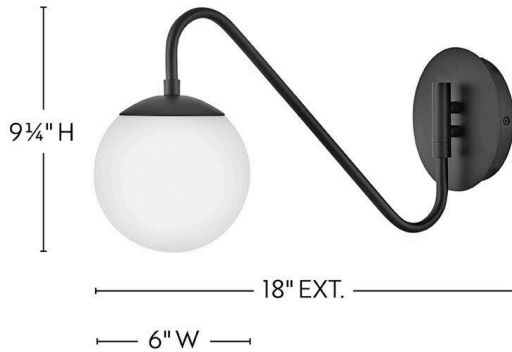

DOTTIE

83480BK

SMALL SINGLE LIGHT SCONCE

Fun and functional meets mid-century modern with Dottie, a single light sconce that seamlessly blends high style and practicality. A meandering arm with an articulating design extends from the backplate, delicately gripping the etched opal globe to emit a warm, enveloping glow. It's the perfect task light for next to the bed or over a kitchen counter.

DETAILS	
FINISH:	Black
MATERIAL:	Steel
GLASS:	Etched Opal
DIMMABLE:	YES - WITH DIMMABLE LAMP (NOT INCLUDED)

DIMENSIONS	
WIDTH:	6"
HEIGHT:	9.3"
WEIGHT:	3.6lb
EXTENSION:	18"
TOP TO OUTLET:	4.75"

LIGHT SOURCE	
LIGHT SOURCE:	Socketed
WATTAGE:	1-5w Cand. LED, 60w Equiv.
VOLTAGE:	120v

MOUNTING	
CANOPY:	5" Dia.

SHIPPING	
CARTON LENGTH:	18.5
CARTON WIDTH:	12.5
CARTON HEIGHT:	8.8
CARTON WEIGHT:	6

PRODUCT DETAILS:

- Suitable for use in dry (indoor) locations as defined by NEC and CEC. Meets United States UL Underwriters Laboratories & CSA Canadian Standards Association Product Safety Standards.
- Please refer to Lark's Warranty for complete product warranty details. Some warranty limitations may apply.
- Confidently create a modern moment with this dynamic design statement
- Features On/Off switch
- Can be hard-wired or mounted with fabric-covered plug-in cord.
- This product uses recyclable or limited packaging materials to help reduce waste.
- Features an articulating design to help you get the light just right.
- Can be hard wired or mounted with included plug-in cord