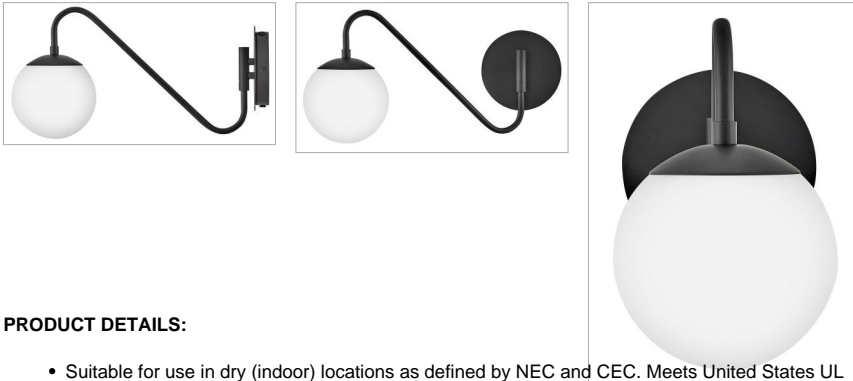

DOTTIE

83480BK

SMALL SINGLE LIGHT SCONCE

Fun and functional meets mid-century modern with Dottie, a single light sconce that seamlessly blends high style and practicality. A meandering arm with an articulating design extends from the backplate, delicately gripping the etched opal globe to emit a warm, enveloping glow. It's the perfect task light for next to the bed or over a kitchen counter.

DETAILS	
FINISH:	Black
MATERIAL:	Steel
GLASS:	Etched Opal
DIMMABLE:	YES - WITH DIMMABLE LAMP (NOT INCLUDED)

DIMENSIONS	
WIDTH:	6"
HEIGHT:	9.3"
WEIGHT:	3.6lb
EXTENSION:	18"
TOP TO OUTLET:	4.75"

LIGHT SOURCE	
LIGHT SOURCE:	Socketed
WATTAGE:	1-5w Cand. LED, 60w Equiv.
VOLTAGE:	120v

MOUNTING	
CANOPY:	5" Dia.

SHIPPING	
CARTON LENGTH:	18.5
CARTON WIDTH:	12.5
CARTON HEIGHT:	8.8
CARTON WEIGHT:	6

PRODUCT DETAILS:

- Suitable for use in dry (indoor) locations as defined by NEC and CEC. Meets United States UL Underwriters Laboratories & CSA Canadian Standards Association Product Safety Standards.
- Please refer to Lark's Warranty for complete product warranty details. Some warranty limitations may apply.
- Confidently create a modern moment with this dynamic design statement
- Features On/Off switch
- Can be hard-wired or mounted with fabric-covered plug-in cord.
- This product uses recyclable or limited packaging materials to help reduce waste.
- Features an articulating design to help you get the light just right.
- Can be hard wired or mounted with included plug-in cord