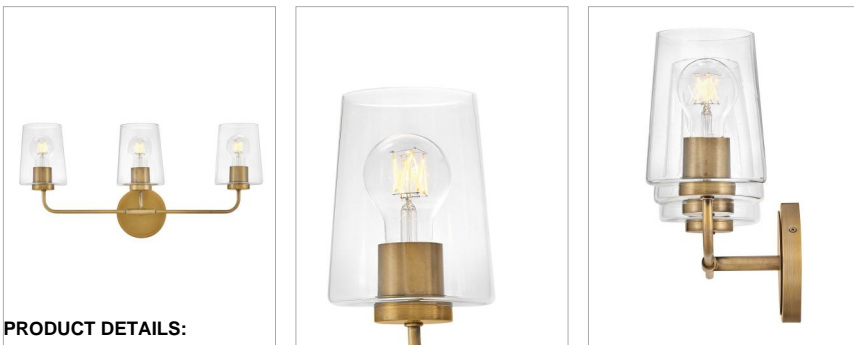

KLINE

853453HB-CL

MEDIUM THREE LIGHT VANITY

Let's get down to business. Kline's minimalist form doesn't need to make a fuss, thanks to its pared-down but supremely stylish transitional profile. Keeping things architectural, Kline's super slim elongated arms unite with sleek glass shades in finishes that add just the right edge.

DETAILS	
FINISH:	Heritage Brass
MATERIAL:	Steel
GLASS:	Clear
DIMMABLE:	YES - WITH DIMMABLE LAMP (NOT INCLUDED)

DIMENSIONS	
WIDTH:	23.8"
HEIGHT:	11"
WEIGHT:	4.5lb
BACK PLATE:	5" Dia.
EXTENSION:	6.3"
TOP TO OUTLET:	8.5"

LIGHT SOURCE	
LIGHT SOURCE:	Socketed
WATTAGE:	3-12w Med. LED, 100w Equiv.
VOLTAGE:	120v

SHIPPING	
CARTON LENGTH:	26.5
CARTON WIDTH:	9.3
CARTON HEIGHT:	13.5
CARTON WEIGHT:	6.7

PRODUCT DETAILS:

- This versatile transitional design delivers personality and performance
- Please refer to Lark's Warranty for complete product warranty details. Some warranty limitations may apply.
- Fixture can be mounted either up or down
- Suitable for use in damp locations as defined by NEC and CEC. Meets United States UL Underwriters Laboratories & CSA Canadian Standards Association Product Safety Standards.
- Shown with vintage filament bulbs, not included.