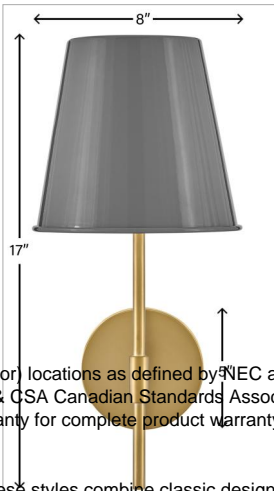

BLAKE

83520FY

MEDIUM SINGLE LIGHT SCNCE

Bet on Blake's forever cool profile and luxe finishes. Merging thoughtful illumination with a timeless vibe, Blake makes it easy to mix-and-match thanks to its versatile pendant and sconce options.

DETAILS	
FINISH:	French Gray
MATERIAL:	Steel
DIMMABLE:	YES - WITH DIMMABLE LAMP (NOT INCLUDED)

DIMENSIONS	
WIDTH:	8"
HEIGHT:	17"
WEIGHT:	4.2lb
BACK PLATE:	5" Dia.
EXTENSION:	9.5"
TOP TO OUTLET:	13"

LIGHT SOURCE	
LIGHT SOURCE:	Socketed
WATTAGE:	1-14w Med. LED, 60w Equiv.
VOLTAGE:	120v

SHIPPING	
CARTON LENGTH:	26.3
CARTON WIDTH:	11.3
CARTON HEIGHT:	10
CARTON WEIGHT:	7.3

PRODUCT DETAILS:

- Suitable for use in dry (indoor) locations as defined by NEC and CEC. Meets United States UL Underwriters Laboratories & CSA Canadian Standards Association Product Safety Standards.
- Please refer to Lark's Warranty for complete product warranty details. Some warranty limitations may apply.
- Features On/Off switch
- Heritage but make it hip: these styles combine classic design elements and nostalgic profiles reworked in new proportions and fresh finishes for an authentic vibe