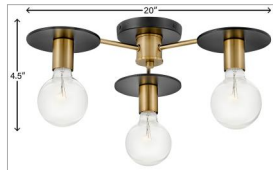

BOBBIE

83203LCB

MEDIUM THREE LIGHT SEMI-FLUSH MOUNT

Mingling mid-century modern design elements into its posh form, Bobbie merges a playful vibe with stellar style. This clever design pairs two bold finishes, gleaming Lacquered Brass and an intense Black, to set up the true star of the show: a look-at-me bulb that makes lighting what it should be...fun. To complement Bobbie's confident style, we recommend a G40 oversized globe-styled bulb in a standard medium base.

DETAILS	
FINISH:	Lacquered Brass
MATERIAL:	Steel
DIMMABLE:	YES - WITH DIMMABLE LAMP (NOT INCLUDED)

DIMENSIONS	
WIDTH:	20"
HEIGHT:	4.5"
WEIGHT:	4.8lb

LIGHT SOURCE	
LIGHT SOURCE:	Socketed
WATTAGE:	3-14w Med. LED, 100w Equiv.
VOLTAGE:	120v

MOUNTING	
CANOPY:	5" Dia.

SHIPPING	
CARTON LENGTH:	21.1
CARTON WIDTH:	19.5
CARTON HEIGHT:	8.1
CARTON WEIGHT:	7.7

PRODUCT DETAILS:

- Suitable for use in dry (indoor) locations as defined by NEC and CEC. Meets United States UL Underwriters Laboratories & CSA Canadian Standards Association Product Safety Standards.
- Please refer to Lark's Warranty for complete product warranty details. Some warranty limitations may apply.
- Effortlessly cool, this mid-century modern design inspires any space with its chic vintage vibe
- Ideal for g-style bulbs (not included)