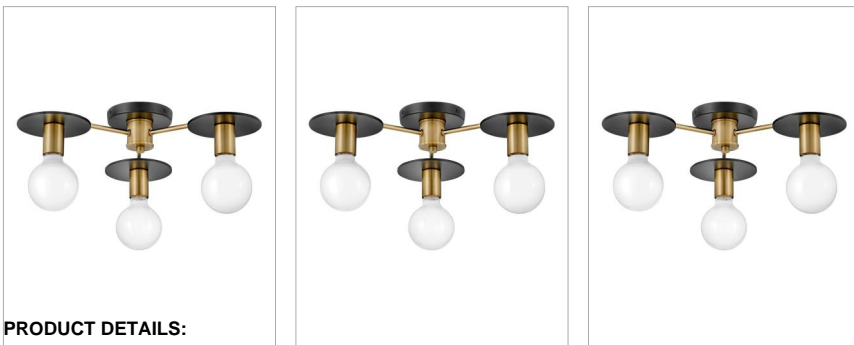

BOBBIE

83203LCB

MEDIUM THREE LIGHT SEMI-FLUSH MOUNT

Mingling mid-century modern design elements into its posh form, Bobbie merges a playful vibe with stellar style. This clever design pairs two bold finishes, gleaming Lacquered Brass and an intense Black, to set up the true star of the show: a look-at-me bulb that makes lighting what it should be...fun. To complement Bobbie's confident style, we recommend a G40 oversized globe-styled bulb in a standard medium base.

DETAILS	
FINISH:	Lacquered Brass
MATERIAL:	Steel
DIMMABLE:	YES - WITH DIMMABLE LAMP (NOT INCLUDED)

DIMENSIONS	
WIDTH:	20"
HEIGHT:	4.5"
WEIGHT:	4.8lb

LIGHT SOURCE	
LIGHT SOURCE:	Socketed
WATTAGE:	3-14w Med. LED, 100w Equiv.
VOLTAGE:	120v

MOUNTING	
CANOPY:	5" Dia.

SHIPPING	
CARTON LENGTH:	21.1
CARTON WIDTH:	19.5
CARTON HEIGHT:	8.1
CARTON WEIGHT:	7.7

PRODUCT DETAILS:

- Suitable for use in dry (indoor) locations as defined by NEC and CEC. Meets United States UL Underwriters Laboratories & CSA Canadian Standards Association Product Safety Standards.
- Please refer to Lark's Warranty for complete product warranty details. Some warranty limitations may apply.
- Effortlessly cool, this mid-century modern design inspires any space with its chic vintage vibe
- Ideal for g-style bulbs (not included)