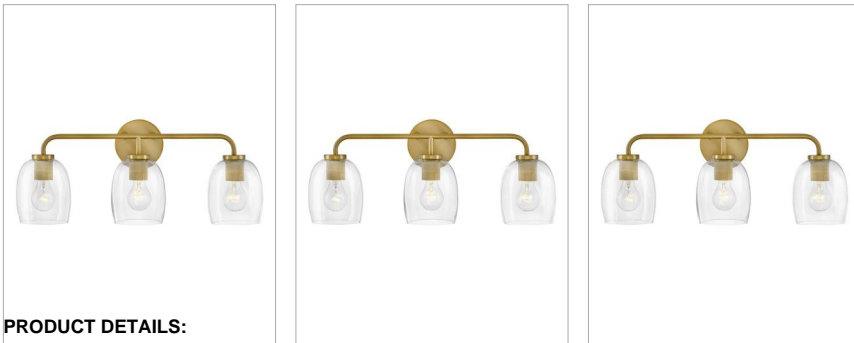

PERCY

85013LCB

MEDIUM THREE LIGHT VANITY

Percy's transitional style rings loud and clear with clever bell-shaped glass designed to highlight its distinctive industrial detailing, all while serving up ample illumination. Easily installed up or down, Percy transforms any bathroom into one of the most stylish spots in the house.

DETAILS	
FINISH:	Lacquered Brass
MATERIAL:	Steel
GLASS:	Clear
DIMMABLE:	YES - WITH DIMMABLE LAMP (NOT INCLUDED)

DIMENSIONS	
WIDTH:	24"
HEIGHT:	10.3"
WEIGHT:	4.8lb
BACK PLATE:	5" Dia.
EXTENSION:	7.3"
TOP TO OUTLET:	7.75"

LIGHT SOURCE	
LIGHT SOURCE:	Socketed
WATTAGE:	3-12w Med. LED, 100w Equiv.
VOLTAGE:	120v

SHIPPING	
CARTON LENGTH:	29.5
CARTON WIDTH:	11.3
CARTON HEIGHT:	9
CARTON WEIGHT:	9

PRODUCT DETAILS:

- Please refer to Lark's Warranty for complete product warranty details. Some warranty limitations may apply.
- Fixture can be mounted either up or down
- Suitable for use in damp locations as defined by NEC and CEC. Meets United States UL Underwriters Laboratories & CSA Canadian Standards Association Product Safety Standards.
- Ideal for vintage filament bulbs (not included)
- Mounting hardware is hidden on the back plate to ensure a clean silhouette
- Heritage but make it hip: these styles combine classic design elements and nostalgic profiles reworked in new proportions and fresh finishes for an authentic vibe
- Knurled sockets get dressed up with a distinctive diamond-shaped decorative pattern