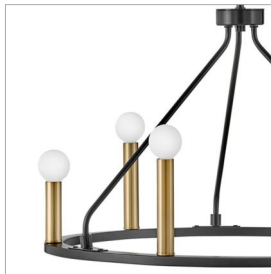

LAZLO

83155BK

MEDIUM SINGLE TIER CHANDELIER

Lazlo brings it on every level. Whether you are feeling modern lodge vibes, a contemporary urban loft or anything in between, Lazlo's sleek Black frame feels luxe but without all the fuss. Classic candle sleeves get streamlined with a modern makeover in Lacquered Brass, giving Lazlo a fresh edge.

DETAILS	
FINISH:	Black
MATERIAL:	Steel
SLOPE DEGREE:	90
DIMMABLE:	YES - WITH DIMMABLE LAMP (NOT INCLUDED)

DIMENSIONS	
WIDTH:	24.3"
HEIGHT:	15"
WEIGHT:	8.6lb

LIGHT SOURCE	
LIGHT SOURCE:	Socketed
WATTAGE:	6-5w Cand. LED, 60w Equiv.
VOLTAGE:	120v

MOUNTING	
CANOPY:	5" Dia.
LEAD WIRE:	1 X 72"
MAX HEIGHT:	47.8

SHIPPING	
CARTON LENGTH:	27
CARTON WIDTH:	27
CARTON HEIGHT:	9.5
CARTON WEIGHT:	16.2

LAZLO™

PRODUCT DETAILS:

- Suitable for use in dry (indoor) locations as defined by NEC and CEC. Meets United States UL Underwriters Laboratories & CSA Canadian Standards Association Product Safety Standards.
- Please refer to Lark's Warranty for complete product warranty details. Some warranty limitations may apply.
- This item may be hung on a sloped ceiling
- Confidently create a modern moment with this dynamic design statement
- Shown with G16.5 bulbs (not included)

LARK, INC.
33000 Pin Oak Parkway
Avon Lake, OH 44012

PHONE: (440) 653-5500
Toll Free: 1 (800) 446-5539

larkliving.com