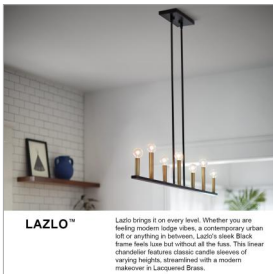

LAZLO

83155BK

MEDIUM SINGLE TIER CHANDELIER

Lazlo brings it on every level. Whether you are feeling modern lodge vibes, a contemporary urban loft or anything in between, Lazlo's sleek Black frame feels luxe but without all the fuss. Classic candle sleeves get streamlined with a modern makeover in Lacquered Brass, giving Lazlo a fresh edge.

DETAILS	
FINISH:	Black
MATERIAL:	Steel
SLOPE DEGREE:	90
DIMMABLE:	YES - WITH DIMMABLE LAMP (NOT INCLUDED)

DIMENSIONS	
WIDTH:	24.3"
HEIGHT:	15"
WEIGHT:	8.6lb

LIGHT SOURCE	
LIGHT SOURCE:	Socketed
WATTAGE:	6-5w Cand. LED, 60w Equiv.
VOLTAGE:	120v

MOUNTING	
CANOPY:	5" Dia.
LEAD WIRE:	1 X 72"
MAX HEIGHT:	47.8

SHIPPING	
CARTON LENGTH:	27
CARTON WIDTH:	27
CARTON HEIGHT:	9.5
CARTON WEIGHT:	16.2

LAZLO™

PRODUCT DETAILS:

- Suitable for use in dry (indoor) locations as defined by NEC and CEC. Meets United States UL Underwriters Laboratories & CSA Canadian Standards Association Product Safety Standards.
- Please refer to Lark's Warranty for complete product warranty details. Some warranty limitations may apply.
- This item may be hung on a sloped ceiling
- Confidently create a modern moment with this dynamic design statement
- Shown with G16.5 bulbs (not included)

LARK, INC.
33000 Pin Oak Parkway
Avon Lake, OH 44012

PHONE: (440) 653-5500
Toll Free: 1 (800) 446-5539

larkliving.com