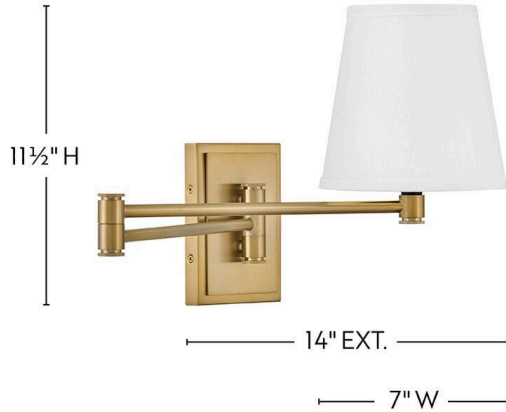

BEALE

83772LCB

MEDIUM SINGLE LIGHT SCONCE

Classic elements get a transitional update with Beale, a dimensional beauty with neatly angular lines. The white linen shade, paired with the articulating design, radiates ambient light right where you need it. With the option to hardwire or mount as a plug-in sconce, Beale brings simple, functional style anytime, anywhere.

DETAILS	
FINISH:	Lacquered Brass
MATERIAL:	Steel
SHADE:	White Linen
DIMMABLE:	YES - WITH DIMMABLE LAMP (NOT INCLUDED)

DIMENSIONS	
WIDTH:	7"
HEIGHT:	11.5"
WEIGHT:	3.8lb
BACK PLATE:	4.5"W X 6.5"H
EXTENSION:	14"
TOP TO OUTLET:	8.25"

LIGHT SOURCE	
LIGHT SOURCE:	Socketed
WATTAGE:	1-10w Med. LED, 60w Equiv.
VOLTAGE:	120v

MOUNTING	
LEAD WIRE:	1 X 96"

SHIPPING	
CARTON LENGTH:	16.5
CARTON WIDTH:	12.8
CARTON HEIGHT:	11
CARTON WEIGHT:	5.8

PRODUCT DETAILS:

- Suitable for use in dry (indoor) locations as defined by NEC and CEC. Meets United States UL Underwriters Laboratories & CSA Canadian Standards Association Product Safety Standards.
- Please refer to Lark's Warranty for complete product warranty details. Some warranty limitations may apply.
- Beale's maximum extension is 29.25"
- Features On/Off switch
- Heritage but make it hip: these styles combine classic design elements and nostalgic profiles reworked in new proportions and fresh finishes for an authentic vibe
- Can be hard wired or mounted with included plug-in cord