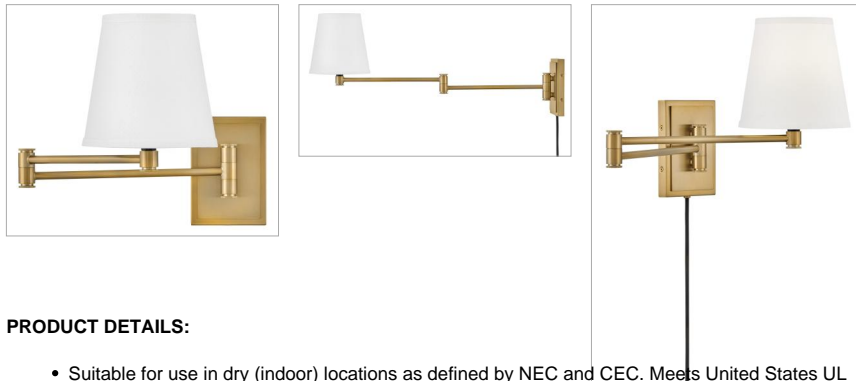

BEALE

83772LCB

MEDIUM SINGLE LIGHT SCONCE

Classic elements get a transitional update with Beale, a dimensional beauty with neatly angular lines. The white linen shade, paired with the articulating design, radiates ambient light right where you need it. With the option to hardwire or mount as a plug-in sconce, Beale brings simple, functional style anytime, anywhere.

DETAILS	
FINISH:	Lacquered Brass
MATERIAL:	Steel
SHADE:	White Linen
DIMMABLE:	YES - WITH DIMMABLE LAMP (NOT INCLUDED)

DIMENSIONS	
WIDTH:	7"
HEIGHT:	11.5"
WEIGHT:	3.8lb
BACK PLATE:	4.5"W X 6.5"H
EXTENSION:	14"
TOP TO OUTLET:	8.25"

LIGHT SOURCE	
LIGHT SOURCE:	Socketed
WATTAGE:	1-10w Med. LED, 60w Equiv.
VOLTAGE:	120v

MOUNTING	
LEAD WIRE:	1 X 96"

SHIPPING	
CARTON LENGTH:	16.5
CARTON WIDTH:	12.8
CARTON HEIGHT:	11
CARTON WEIGHT:	5.8

PRODUCT DETAILS:

- Suitable for use in dry (indoor) locations as defined by NEC and CEC. Meets United States UL Underwriters Laboratories & CSA Canadian Standards Association Product Safety Standards.
- Please refer to Lark's Warranty for complete product warranty details. Some warranty limitations may apply.
- Beale's maximum extension is 29.25"
- Features On/Off switch
- Heritage but make it hip: these styles combine classic design elements and nostalgic profiles reworked in new proportions and fresh finishes for an authentic vibe
- Can be hard wired or mounted with included plug-in cord