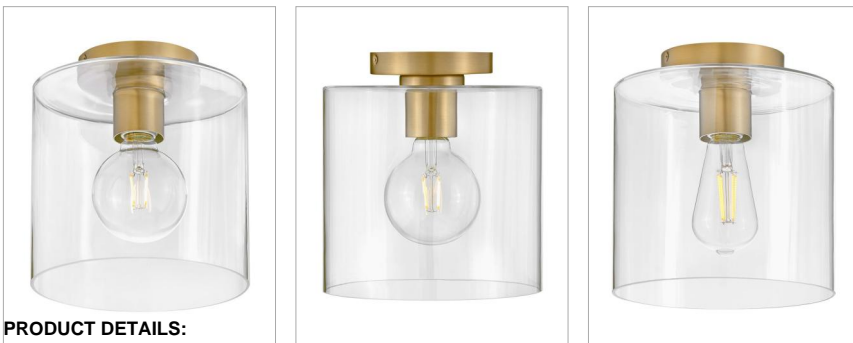

PIPPA

83531LCB

EXTRA SMALL FLUSH MOUNT

Look no further for the perfect flush mount. Pippa's versatility means an easy fit into a variety of spaces where illumination is essential: think staircases, hallways, closets, and mudrooms. The transitional, oversized glass accentuated by a classic finish delivers optimal light output.

DETAILS	
FINISH:	Lacquered Brass
MATERIAL:	Steel
GLASS:	Clear
DIMMABLE:	YES - WITH DIMMABLE LAMP (NOT INCLUDED)

DIMENSIONS	
WIDTH:	8.5"
HEIGHT:	9.5"
WEIGHT:	5lb

LIGHT SOURCE	
LIGHT SOURCE:	Socketed
WATTAGE:	1-12w Med. LED, 60w Equiv.
VOLTAGE:	120v

MOUNTING	
CANOPY:	4.75" Dia.

SHIPPING	
CARTON LENGTH:	11.2
CARTON WIDTH:	11.2
CARTON HEIGHT:	11.5
CARTON WEIGHT:	6.1

PRODUCT DETAILS:

- This versatile transitional design delivers personality and performance
- Please refer to Lark's Warranty for complete product warranty details. Some warranty limitations may apply.
- Suitable for use in damp locations as defined by NEC and CEC. Meets United States UL Underwriters Laboratories & CSA Canadian Standards Association Product Safety Standards.