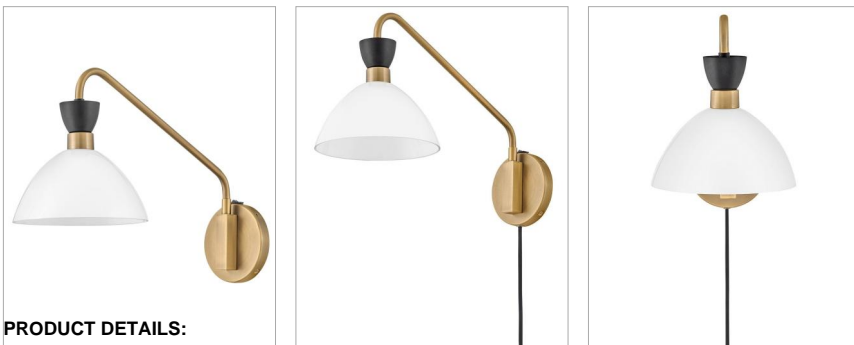

SIMON

83250BK-CO

MEDIUM SINGLE LIGHT PLUG-IN SCONCE

Did your eyes just get bigger? We thought so. Simon makes our hearts beat a little faster too thanks to its retro mix of mid-century modern style, cool conical shade in metal or glass, and funky finishes. Whether you choose to hardwire or mount as a plug-in sconce, Simon complements a myriad of digs.

DETAILS	
FINISH:	Black
MATERIAL:	Steel
GLASS:	Cased Opal
DIMMABLE:	YES - WITH DIMMABLE LAMP (NOT INCLUDED)

DIMENSIONS	
WIDTH:	8"
HEIGHT:	13.3"
WEIGHT:	3.6lb
BACK PLATE:	5.25" Dia.
EXTENSION:	18"
TOP TO OUTLET:	10.75"

LIGHT SOURCE	
LIGHT SOURCE:	Socketed
WATTAGE:	1-5w Cand. LED, 60w Equiv.
VOLTAGE:	120v

MOUNTING	
LEAD WIRE:	1 X 96"

SHIPPING	
CARTON LENGTH:	11
CARTON WIDTH:	20.6
CARTON HEIGHT:	7
CARTON WEIGHT:	4.5

PRODUCT DETAILS: