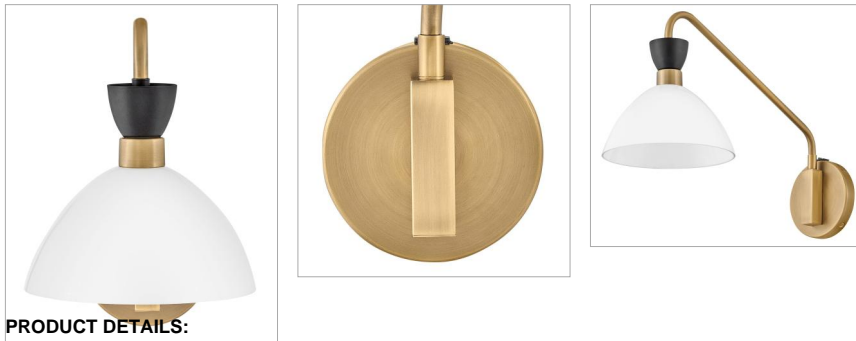

SIMON

83250BK-CO

MEDIUM SINGLE LIGHT PLUG-IN SCONCE

Did your eyes just get bigger? We thought so. Simon makes our hearts beat a little faster too thanks to its retro mix of mid-century modern style, cool conical shade in metal or glass, and funky finishes. Whether you choose to hardwire or mount as a plug-in sconce, Simon complements a myriad of digs.

DETAILS	
FINISH:	Black
MATERIAL:	Steel
GLASS:	Cased Opal
DIMMABLE:	YES - WITH DIMMABLE LAMP (NOT INCLUDED)

DIMENSIONS	
WIDTH:	8"
HEIGHT:	13.3"
WEIGHT:	3.6lb
BACK PLATE:	5.25" Dia.
EXTENSION:	18"
TOP TO OUTLET:	10.75"

LIGHT SOURCE	
LIGHT SOURCE:	Socketed
WATTAGE:	1-5w Cand. LED, 60w Equiv.
VOLTAGE:	120v

MOUNTING	
LEAD WIRE:	1 X 96"

SHIPPING	
CARTON LENGTH:	11
CARTON WIDTH:	20.6
CARTON HEIGHT:	7
CARTON WEIGHT:	4.5

PRODUCT DETAILS: