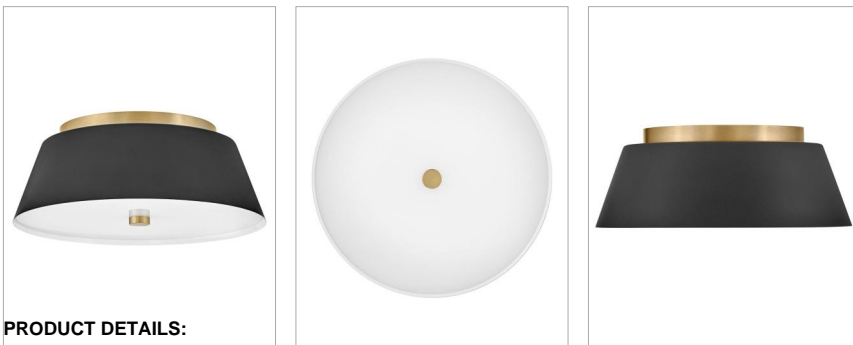

TESS

83513BK

MEDIUM FLUSH MOUNT

Tess is ready and waiting to redefine what it means to bring classic style to your space. Sleek and angular in all the right ways, this conical flush mount design radiates freshness that blankets the entire space in simple elegance.

DETAILS	
FINISH:	Black
MATERIAL:	Steel
GLASS:	Etched
DIMMABLE:	YES - WITH DIMMABLE LAMP (NOT INCLUDED)

DIMENSIONS	
WIDTH:	14"
HEIGHT:	5.5"
WEIGHT:	4.4lb

LIGHT SOURCE	
LIGHT SOURCE:	Socketed
WATTAGE:	2-8w Med. LED
VOLTAGE:	120v

MOUNTING	
CANOPY:	9" Dia.

SHIPPING	
CARTON LENGTH:	16.5
CARTON WIDTH:	16.5
CARTON HEIGHT:	7.8
CARTON WEIGHT:	7.2

PRODUCT DETAILS:

- Suitable for use in dry (indoor) locations as defined by NEC and CEC. Meets United States UL Underwriters Laboratories & CSA Canadian Standards Association Product Safety Standards.
- Please refer to Lark's Warranty for complete product warranty details. Some warranty limitations may apply.
- LED bulbs must be used with the fixture
- Heritage but make it hip: these styles combine classic design elements and nostalgic profiles reworked in new proportions and fresh finishes for an authentic vibe
- This product uses recyclable or limited packaging materials to help reduce waste.