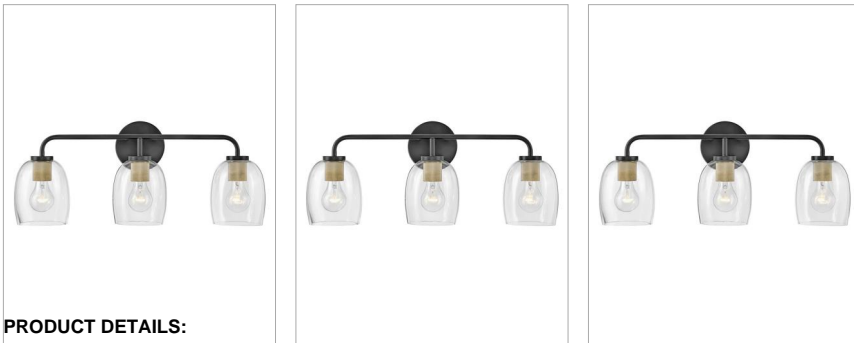

PERCY

85013BK

MEDIUM THREE LIGHT VANITY

Percy's transitional style rings loud and clear with clever bell-shaped glass designed to highlight its distinctive industrial detailing, all while serving up ample illumination. Easily installed up or down, Percy transforms any bathroom into one of the most stylish spots in the house.

DETAILS	
FINISH:	Black
MATERIAL:	Steel
GLASS:	Clear
DIMMABLE:	YES - WITH DIMMABLE LAMP (NOT INCLUDED)

DIMENSIONS	
WIDTH:	24"
HEIGHT:	10.3"
WEIGHT:	4.8lb
BACK PLATE:	5" Dia.
EXTENSION:	7.3"
TOP TO OUTLET:	7.75"

LIGHT SOURCE	
LIGHT SOURCE:	Socketed
WATTAGE:	3-12w Med. LED, 100w Equiv.
VOLTAGE:	120v

SHIPPING	
CARTON LENGTH:	29.5
CARTON WIDTH:	11.3
CARTON HEIGHT:	9
CARTON WEIGHT:	9

PRODUCT DETAILS:

- Please refer to Lark's Warranty for complete product warranty details. Some warranty limitations may apply.
- Fixture can be mounted either up or down
- Suitable for use in damp locations as defined by NEC and CEC. Meets United States UL Underwriters Laboratories & CSA Canadian Standards Association Product Safety Standards.
- Ideal for vintage filament bulbs (not included)
- Mounting hardware is hidden on the back plate to ensure a clean silhouette
- Heritage but make it hip: these styles combine classic design elements and nostalgic profiles reworked in new proportions and fresh finishes for an authentic vibe
- Knurled sockets get dressed up with a distinctive diamond-shaped decorative pattern