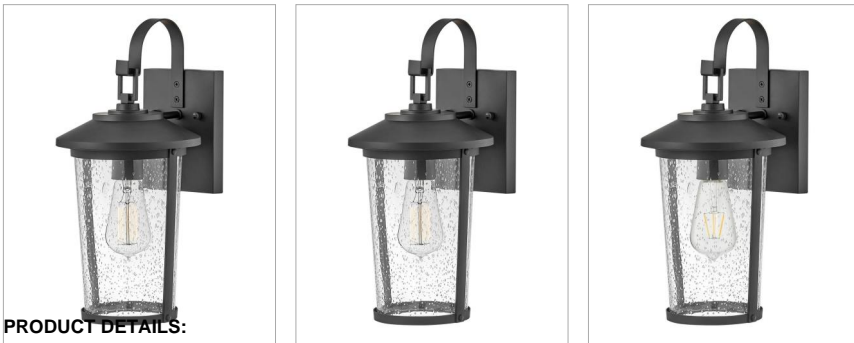

BANKS

82020BK

MEDIUM WALL MOUNT LANTERN

Classic and cool design elements merge in this vintage-inspired transitional 1-light outdoor lantern. Banks flaunts its substantial tapered clear seeded glass, captured in a dashing Black frame, to deliver a versatile vibe with a hint of European cool to complement a variety of facades.

DETAILS	
FINISH:	Black
MATERIAL:	Aluminum
GLASS:	Clear Seedy
DIMMABLE:	YES - WITH DIMMABLE LAMP (NOT INCLUDED)

DIMENSIONS	
WIDTH:	7.3"
HEIGHT:	15"
WEIGHT:	3.5lb
BACK PLATE:	4.75"W X 6.25"H
EXTENSION:	8.3"
TOP TO OUTLET:	5"

LIGHT SOURCE	
LIGHT SOURCE:	Socketed
WATTAGE:	1-12w Med. LED, 100w Equiv.
VOLTAGE:	120v

SHIPPING	
CARTON LENGTH:	11
CARTON WIDTH:	10.2
CARTON HEIGHT:	17.9
CARTON WEIGHT:	5.5

PRODUCT DETAILS:

- This versatile transitional design delivers personality and performance
- Please refer to Lark's Warranty for complete product warranty details. Some warranty limitations may apply.
- Suitable for use in wet (outdoor direct rain) locations as defined by NEC and CEC. Meets United States UL Underwriters Laboratories & CSA Canadian Standards Association Product Safety Standards
- Ideal for vintage filament bulbs (not included)
- 1-year finish warranty