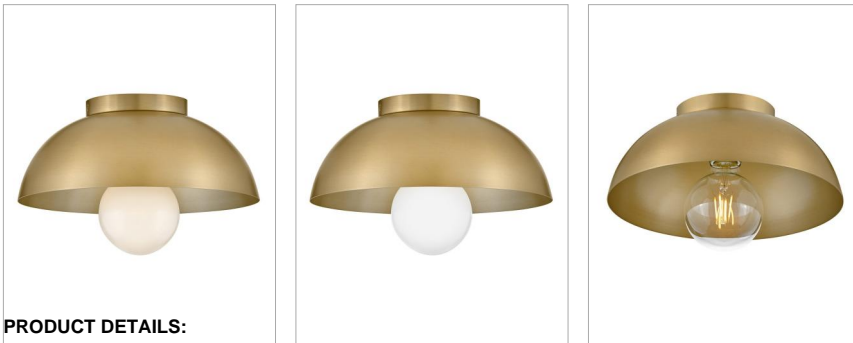

STU

83301LCB

SMALL FLUSH MOUNT

Stu's jaunty flush-mount profile is accentuated by a petite shade made from cased opal glass or metal in fashion-forward finishes.

DETAILS	
FINISH:	Lacquered Brass
MATERIAL:	Steel
DIMMABLE:	YES - WITH DIMMABLE LAMP (NOT INCLUDED)

DIMENSIONS	
WIDTH:	11"
HEIGHT:	4.8"
WEIGHT:	2.2lb

LIGHT SOURCE	
LIGHT SOURCE:	Socketed
WATTAGE:	1-12w Med. LED, 100w Equiv.
VOLTAGE:	120v

MOUNTING	
CANOPY:	4.75" Dia.

SHIPPING	
CARTON LENGTH:	13.3
CARTON WIDTH:	13.3
CARTON HEIGHT:	7.3
CARTON WEIGHT:	3.2