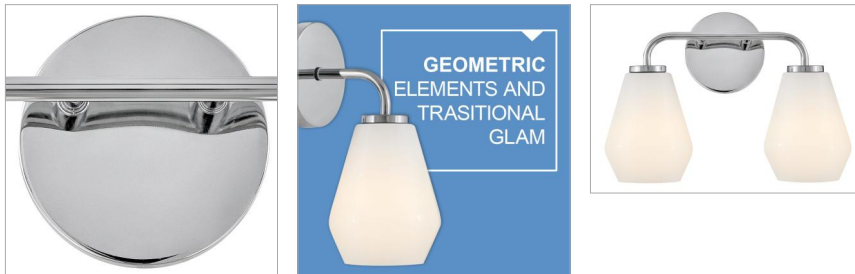

### SMALL TWO LIGHT VANITY

Subtle geometric elements find harmony within the sleek, curved lines of Gio. The cased opal glass covers the space in functional, diffused light while providing a nice contrast to the bold variety of finish colors. Gio's transitional glam design and clean profile add to any bath décor.

#### DETAILS

FINISH:	Chrome
MATERIAL:	Steel
GLASS:	Cased Opal
DIMMABLE:	YES - WITH DIMMABLE LAMP (NOT INCLUDED)

#### DIMENSIONS

WIDTH:	14.8"
HEIGHT:	10.3"
WEIGHT:	2.4lb
BACK PLATE:	5" Dia.
EXTENSION:	7.3"
TOP TO OUTLET:	2.5"

#### PRODUCT DETAILS:

- This versatile transitional design delivers personality and performance
- Please refer to Lark's Warranty for complete product warranty details. Some warranty limitations may apply.
- Fixture can be mounted either up or down
- Suitable for use in damp locations as defined by NEC and CEC. Meets United States UL Underwriters Laboratories & CSA Canadian Standards Association Product Safety Standards.
- Sparkling chrome with reflective finish
- Mounting hardware is hidden on the back plate to ensure a clean silhouette