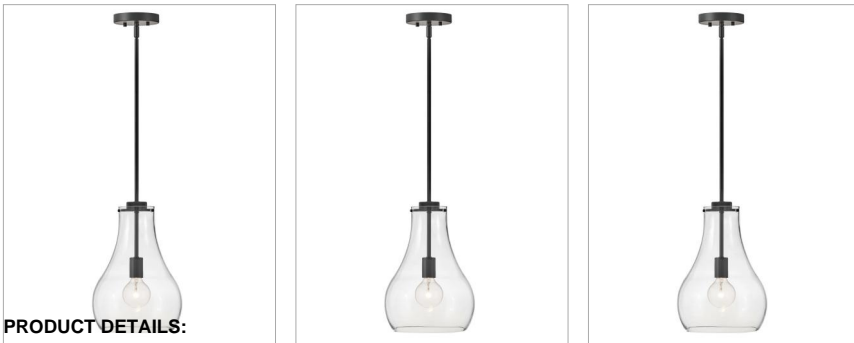

FRANKIE

83117BK

SMALL SINGLE LIGHT PENDANT

We are big fans of Frankie. Its fresh and easygoing elegance is a win/win: perfect for kitchens, bedrooms or dining spaces, the teardrop shaped clear glass is charming and chic. The stem-hung design is available in three versatile finishes including Antique Nickel, Black, and Lacquered Brass. To complement Frankie's self-assured style, we recommend vintage filament bulbs.

DETAILS	
FINISH:	Black
MATERIAL:	Steel
GLASS:	Clear
SLOPE DEGREE:	90
DIMMABLE:	YES - WITH DIMMABLE LAMP (NOT INCLUDED)

DIMENSIONS	
WIDTH:	10"
HEIGHT:	14.8"
WEIGHT:	4.4lb

LIGHT SOURCE	
LIGHT SOURCE:	Socketed
WATTAGE:	1-14w Med. LED, 100w Equiv.
VOLTAGE:	120v

MOUNTING	
CANOPY:	5.25" Dia.
LEAD WIRE:	1 X 72"
MAX HEIGHT:	47.3

SHIPPING	
CARTON LENGTH:	12.4
CARTON WIDTH:	12.4
CARTON HEIGHT:	15.8
CARTON WEIGHT:	5.9

PRODUCT DETAILS:

- Suitable for use in dry (indoor) locations as defined by NEC and CEC. Meets United States UL Underwriters Laboratories & CSA Canadian Standards Association Product Safety Standards.
- This fixture includes multiple down stems in various lengths to customize the installation height of the fixture, including one 6" stem and two 12" stems
- This versatile transitional design delivers personality and performance
- Please refer to Lark's Warranty for complete product warranty details. Some warranty limitations may apply.
- This item may be hung on a sloped ceiling