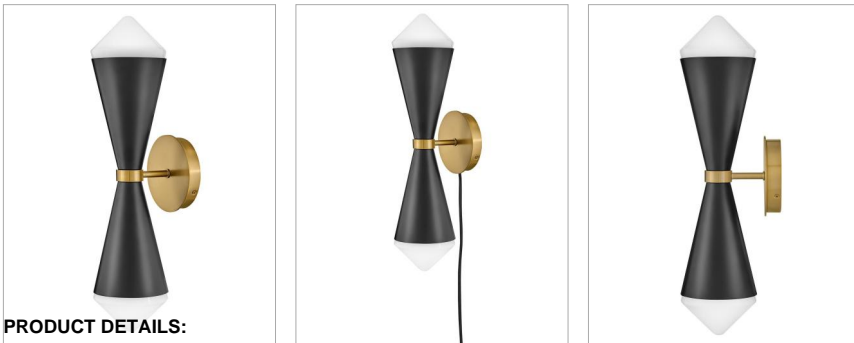

BETTY

84122BK

LARGE TWO LIGHT SCONCE

Betty is a mid-century modern beauty with a sculptural vibe. Its impactful profile makes a statement even in the most intimate spaces. Flex your style with Betty's removable cased opal glass and have fun with its cool, conical retro design.

DETAILS	
FINISH:	Black
MATERIAL:	Steel
GLASS:	Cased Opal
DIMMABLE:	YES - WITH DIMMABLE LAMP (NOT INCLUDED)

DIMENSIONS	
WIDTH:	5.5"
HEIGHT:	22"
WEIGHT:	6.1lb
BACK PLATE:	5" Dia.
EXTENSION:	7"
TOP TO OUTLET:	11"

LIGHT SOURCE	
LIGHT SOURCE:	Socketed
WATTAGE:	2-8w Med. LED, 60w Equiv.
VOLTAGE:	120v

SHIPPING	
CARTON LENGTH:	19.7
CARTON WIDTH:	19.7
CARTON HEIGHT:	10.6
CARTON WEIGHT:	10.1

PRODUCT DETAILS:

- Suitable for use in dry (indoor) locations as defined by NEC and CEC. Meets United States UL Underwriters Laboratories & CSA Canadian Standards Association Product Safety Standards.
- Please refer to Lark's Warranty for complete product warranty details. Some warranty limitations may apply.
- Effortlessly cool, this mid-century modern design inspires any space with its chic vintage vibe
- Features On/Off switch