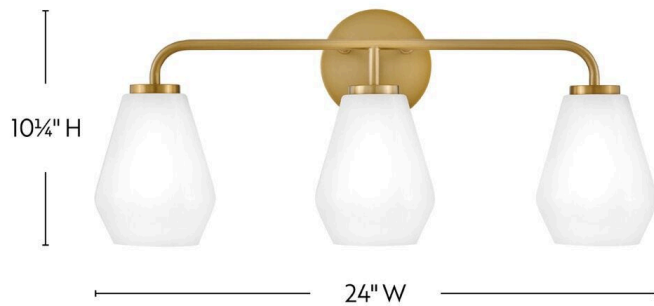

GIO

85503LCB

MEDIUM THREE LIGHT VANITY

Subtle geometric elements find harmony within the sleek, curved lines of Gio. The cased opal glass covers the space in functional, diffused light while providing a nice contrast to the bold variety of finish colors. Gio's transitional glam design and clean profile add to any bath décor.

DETAILS	
FINISH:	Lacquered Brass
MATERIAL:	Steel
GLASS:	Cased Opal
DIMMABLE:	YES - WITH DIMMABLE LAMP (NOT INCLUDED)

DIMENSIONS	
WIDTH:	24"
HEIGHT:	10.3"
WEIGHT:	3.6lb
BACK PLATE:	5" Dia.
EXTENSION:	7.3"
TOP TO OUTLET:	2.5"

LIGHT SOURCE	
LIGHT SOURCE:	Socketed
WATTAGE:	3-10w Med. LED, 100w Equiv.
VOLTAGE:	120v

SHIPPING	
CARTON LENGTH:	23.6
CARTON WIDTH:	7.9
CARTON HEIGHT:	14.4
CARTON WEIGHT:	8.4

PRODUCT DETAILS:

- This versatile transitional design delivers personality and performance
- Please refer to Lark's Warranty for complete product warranty details. Some warranty limitations may apply.
- Fixture can be mounted either up or down
- Suitable for use in damp locations as defined by NEC and CEC. Meets United States UL Underwriters Laboratories & CSA Canadian Standards Association Product Safety Standards.
- Mounting hardware is hidden on the back plate to ensure a clean silhouette