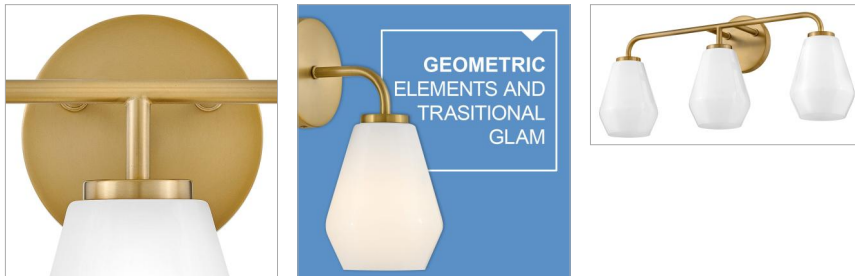

GIO

85503LCB

MEDIUM THREE LIGHT VANITY

Subtle geometric elements find harmony within the sleek, curved lines of Gio. The cased opal glass covers the space in functional, diffused light while providing a nice contrast to the bold variety of finish colors. Gio's transitional glam design and clean profile add to any bath décor.

DETAILS	
FINISH:	Lacquered Brass
MATERIAL:	Steel
GLASS:	Cased Opal
DIMMABLE:	YES - WITH DIMMABLE LAMP (NOT INCLUDED)

DIMENSIONS	
WIDTH:	24"
HEIGHT:	10.3"
WEIGHT:	3.6lb
BACK PLATE:	5" Dia.
EXTENSION:	7.3"
TOP TO OUTLET:	2.5"

LIGHT SOURCE	
LIGHT SOURCE:	Socketed
WATTAGE:	3-10w Med. LED, 100w Equiv.
VOLTAGE:	120v

SHIPPING	
CARTON LENGTH:	23.6
CARTON WIDTH:	7.9
CARTON HEIGHT:	14.4
CARTON WEIGHT:	8.4

PRODUCT DETAILS:

- This versatile transitional design delivers personality and performance
- Please refer to Lark's Warranty for complete product warranty details. Some warranty limitations may apply.
- Fixture can be mounted either up or down
- Suitable for use in damp locations as defined by NEC and CEC. Meets United States UL Underwriters Laboratories & CSA Canadian Standards Association Product Safety Standards.
- Mounting hardware is hidden on the back plate to ensure a clean silhouette