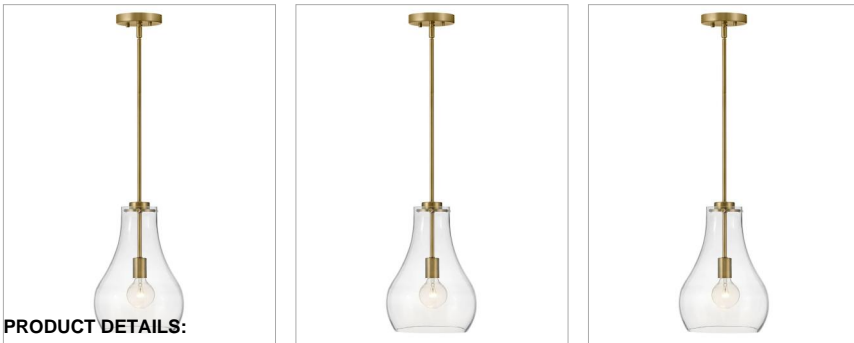

FRANKIE

83117LCB

SMALL SINGLE LIGHT PENDANT

We are big fans of Frankie. Its fresh and easygoing elegance is a win/win: perfect for kitchens, bedrooms or dining spaces, the teardrop shaped clear glass is charming and chic. The stem-hung design is available in three versatile finishes including Antique Nickel, Black, and Lacquered Brass. To complement Frankie's self-assured style, we recommend vintage filament bulbs.

DETAILS	
FINISH:	Lacquered Brass
MATERIAL:	Steel
GLASS:	Clear
SLOPE DEGREE:	90
DIMMABLE:	YES - WITH DIMMABLE LAMP (NOT INCLUDED)

DIMENSIONS	
WIDTH:	10"
HEIGHT:	14.8"
WEIGHT:	4.4lb

LIGHT SOURCE	
LIGHT SOURCE:	Socketed
WATTAGE:	1-14w Med. LED, 100w Equiv.
VOLTAGE:	120v

MOUNTING	
CANOPY:	5.25" Dia.
LEAD WIRE:	1 X 72"
MAX HEIGHT:	47.3

SHIPPING	
CARTON LENGTH:	12.4
CARTON WIDTH:	12.4
CARTON HEIGHT:	15.8
CARTON WEIGHT:	5.9

PRODUCT DETAILS:

- Suitable for use in dry (indoor) locations as defined by NEC and CEC. Meets United States UL Underwriters Laboratories & CSA Canadian Standards Association Product Safety Standards.
- This fixture includes multiple down stems in various lengths to customize the installation height of the fixture, including one 6" stem and two 12" stems
- This versatile transitional design delivers personality and performance
- Please refer to Lark's Warranty for complete product warranty details. Some warranty limitations may apply.
- This item may be hung on a sloped ceiling