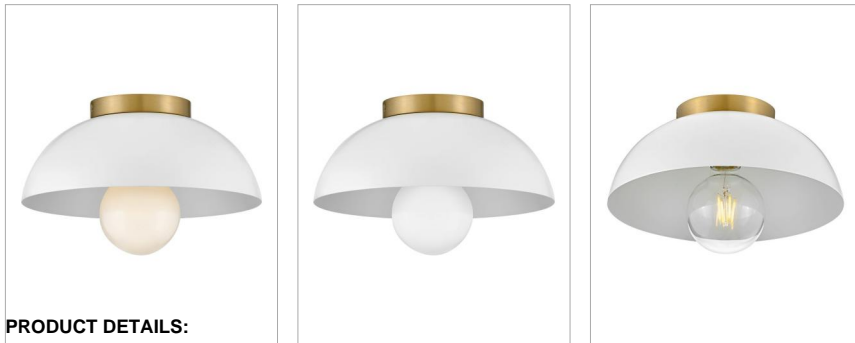

### SMALL FLUSH MOUNT

Stu's jaunty flush-mount profile is accentuated by a petite shade made from cased opal glass or metal in fashion-forward finishes.

DETAILS	
FINISH:	Matte White
MATERIAL:	Steel
DIMMABLE:	YES - WITH DIMMABLE LAMP (NOT INCLUDED)

DIMENSIONS	
WIDTH:	11"
HEIGHT:	4.8"
WEIGHT:	2.2lb

LIGHT SOURCE	
LIGHT SOURCE:	Socketed
WATTAGE:	1-12w Med. LED, 100w Equiv.
VOLTAGE:	120v

MOUNTING	
CANOPY:	4.75" Dia.

SHIPPING	
CARTON LENGTH:	13.3
CARTON WIDTH:	13.3
CARTON HEIGHT:	7.3
CARTON WEIGHT:	3.2