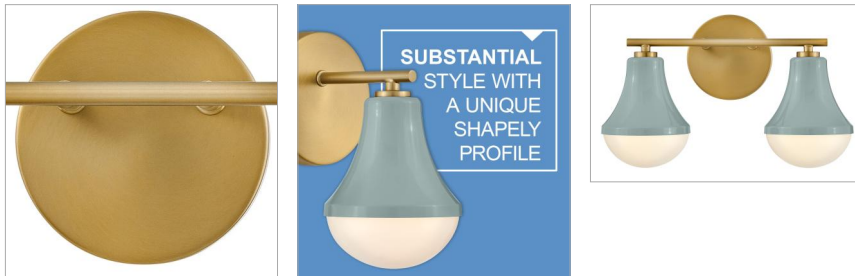

HADDIE

85512SF

SMALL TWO LIGHT VANITY

Haddie is the star of the show. The sturdy structure is rounded out with curved cased opal glass for a unique, shapely profile. Striking in any of the fun finish colors, Haddie brings substantial style whether you choose to mount the light up or down.

DETAILS	
FINISH:	Seafoam
MATERIAL:	Steel
GLASS:	Cased Opal
DIMMABLE:	YES - WITH DIMMABLE LAMP (NOT INCLUDED)

DIMENSIONS	
WIDTH:	14.5"
HEIGHT:	9"
WEIGHT:	3.5lb
BACK PLATE:	5.25" Dia.
EXTENSION:	7.3"
TOP TO OUTLET:	2.75"

LIGHT SOURCE	
LIGHT SOURCE:	Socketed
WATTAGE:	2-10w Med. LED, 60w Equiv.
VOLTAGE:	120v

SHIPPING	
CARTON LENGTH:	17
CARTON WIDTH:	8.8
CARTON HEIGHT:	13.3
CARTON WEIGHT:	4.8

PRODUCT DETAILS:

- Please refer to Lark's Warranty for complete product warranty details. Some warranty limitations may apply.
- Fixture can be mounted either up or down
- Suitable for use in damp locations as defined by NEC and CEC. Meets United States UL Underwriters Laboratories & CSA Canadian Standards Association Product Safety Standards.
- Mounting hardware is hidden on the back plate to ensure a clean silhouette
- Heritage but make it hip: these styles combine classic design elements and nostalgic profiles reworked in new proportions and fresh finishes for an authentic vibe