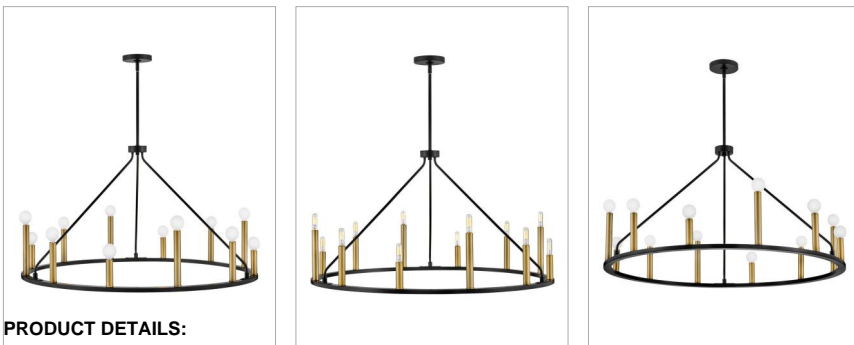

LAZLO

83159BK

LARGE SINGLE TIER CHANDELIER

Lazlo brings it on every level. Whether you are feeling modern lodge vibes, a contemporary urban loft or anything in between, Lazlo's sleek Black frame feels luxe without the fuss. Classic candle sleeves get streamlined with a modern makeover in Lacquered Brass, giving Lazlo a fresh edge.

DETAILS	
FINISH:	Black
MATERIAL:	Steel
SLOPE DEGREE:	90
DIMMABLE:	YES - WITH DIMMABLE LAMP (NOT INCLUDED)

DIMENSIONS	
WIDTH:	38"
HEIGHT:	20.5"
WEIGHT:	12.4lb

LIGHT SOURCE	
LIGHT SOURCE:	Socketed
WATTAGE:	12-5w Cand. LED, 60w Equiv.
VOLTAGE:	120v

MOUNTING	
CANOPY:	5" Dia.
LEAD WIRE:	1 X 72"
MAX HEIGHT:	53.5

SHIPPING	
CARTON LENGTH:	41.8
CARTON WIDTH:	41.5
CARTON HEIGHT:	12.3
CARTON WEIGHT:	27.1

PRODUCT DETAILS:

- Suitable for use in dry (indoor) locations as defined by NEC and CEC. Meets United States UL Underwriters Laboratories & CSA Canadian Standards Association Product Safety Standards.
- This fixture includes multiple down stems in various lengths to customize the installation height of the fixture, including one 6" stem and two 12" stems
- Please refer to Lark's Warranty for complete product warranty details. Some warranty limitations may apply.
- This item may be hung on a sloped ceiling
- Confidently create a modern moment with this dynamic design statement
- Shown with G16.5 bulbs (not included)