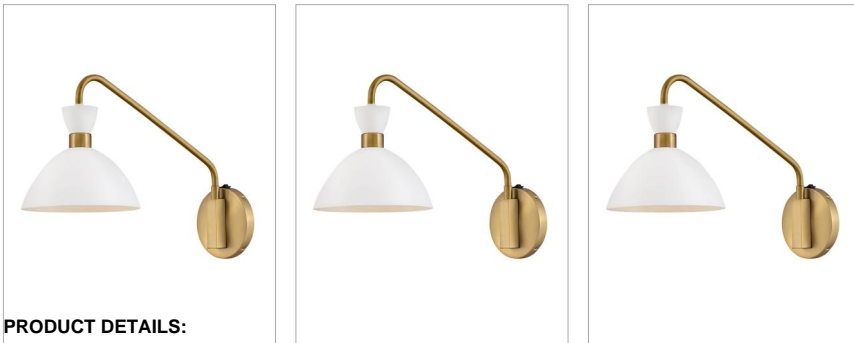

SIMON

83250MW-HB

MEDIUM SINGLE LIGHT PLUG-IN SCONCE

Did your eyes just get bigger? We thought so. Simon makes our hearts beat a little faster too thanks to its retro mix of mid-century modern style, cool conical metal shade and funky finishes. Simon complements a myriad of digs but feels the most at home in intimate spaces and cozy nooks. A deep Black, crisp Matte White, or rich Matte Navy array of color options cover the beauty bases and all pop perfectly against a luxe Heritage Brass accent finish.

DETAILS	
FINISH:	Matte White
MATERIAL:	Steel
DIMMABLE:	YES - WITH DIMMABLE LAMP (NOT INCLUDED)

DIMENSIONS	
WIDTH:	8"
HEIGHT:	13.3"
WEIGHT:	2.5lb
BACK PLATE:	5" Dia.
EXTENSION:	18"
TOP TO OUTLET:	10.75"

LIGHT SOURCE	
LIGHT SOURCE:	Socketed
WATTAGE:	1-5w Cand. LED, 60w Equiv.
VOLTAGE:	120v

SHIPPING	
CARTON LENGTH:	11
CARTON WIDTH:	20.6
CARTON HEIGHT:	7
CARTON WEIGHT:	4.5

PRODUCT DETAILS:

- Suitable for use in dry (indoor) locations as defined by NEC and CEC. Meets United States UL Underwriters Laboratories & CSA Canadian Standards Association Product Safety Standards.
- Please refer to Lark's Warranty for complete product warranty details. Some warranty limitations may apply.
- Effortlessly cool, this mid-century modern design inspires any space with its chic vintage vibe
- The articulating arm can swing left or right and the shade can be adjusted up or down
- Features On/Off switch
- Mounting hardware is hidden on the back plate to ensure a clean silhouette
- Can be hard wired or mounted with included plug-in cord