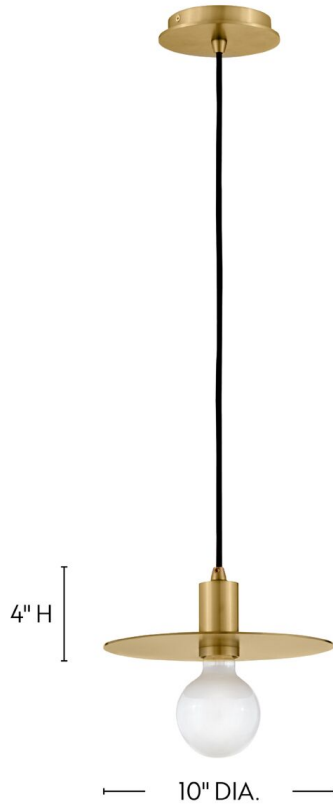

LULU

83887LCB

SMALL CONVERTIBLE PENDANT

Lulu lights up a playful twist on modern minimalism. Sleek, simple lines add to the overall style without getting in the way of functionality. Lulu brings personality with a Lacquered Brass finish that complements the Black fabric-covered cord.

DETAILS	
FINISH:	Lacquered Brass
MATERIAL:	Steel
SLOPE DEGREE:	90
DIMMABLE:	YES - WITH DIMMABLE LAMP (NOT INCLUDED)

DIMENSIONS	
WIDTH:	10"
HEIGHT:	4"
WEIGHT:	6.4lb

LIGHT SOURCE	
LIGHT SOURCE:	Socketed
WATTAGE:	1-14w Med. LED, 60w Equiv.
VOLTAGE:	120v

MOUNTING	
CANOPY:	4.75" Dia.
LEAD WIRE:	1 X 72"
MAX HEIGHT:	68.8

SHIPPING	
CARTON LENGTH:	15
CARTON WIDTH:	15
CARTON HEIGHT:	8
CARTON WEIGHT:	8.3

PRODUCT DETAILS:

- Suitable for use in dry (indoor) locations as defined by NEC and CEC. Meets United States UL Underwriters Laboratories & CSA Canadian Standards Association Product Safety Standards.
- Please refer to Lark's Warranty for complete product warranty details. Some warranty limitations may apply.
- This item may be hung on a sloped ceiling
- Confidently create a modern moment with this dynamic design statement
- Convertible fixture can be hung as a pendant or semi-flush mount
- Ideal for g-style bulbs (not included)