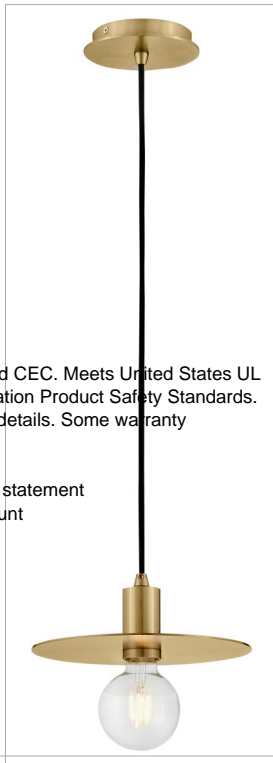

LULU

83887LCB

SMALL CONVERTIBLE PENDANT

Lulu lights up a playful twist on modern minimalism. Sleek, simple lines add to the overall style without getting in the way of functionality. Lulu brings personality with a Lacquered Brass finish that complements the Black fabric-covered cord.

DETAILS	
FINISH:	Lacquered Brass
MATERIAL:	Steel
SLOPE DEGREE:	90
DIMMABLE:	YES - WITH DIMMABLE LAMP (NOT INCLUDED)

DIMENSIONS	
WIDTH:	10"
HEIGHT:	4"
WEIGHT:	6.4lb

LIGHT SOURCE	
LIGHT SOURCE:	Socketed
WATTAGE:	1-14w Med. LED, 60w Equiv.
VOLTAGE:	120v

MOUNTING	
CANOPY:	4.75" Dia.
LEAD WIRE:	1 X 72"
MAX HEIGHT:	68.8

SHIPPING	
CARTON LENGTH:	15
CARTON WIDTH:	15
CARTON HEIGHT:	8
CARTON WEIGHT:	8.3

PRODUCT DETAILS:

- Suitable for use in dry (indoor) locations as defined by NEC and CEC. Meets United States UL Underwriters Laboratories & CSA Canadian Standards Association Product Safety Standards.
- Please refer to Lark's Warranty for complete product warranty details. Some warranty limitations may apply.
- This item may be hung on a sloped ceiling
- Confidently create a modern moment with this dynamic design statement
- Convertible fixture can be hung as a pendant or semi-flush mount
- Ideal for g-style bulbs (not included)