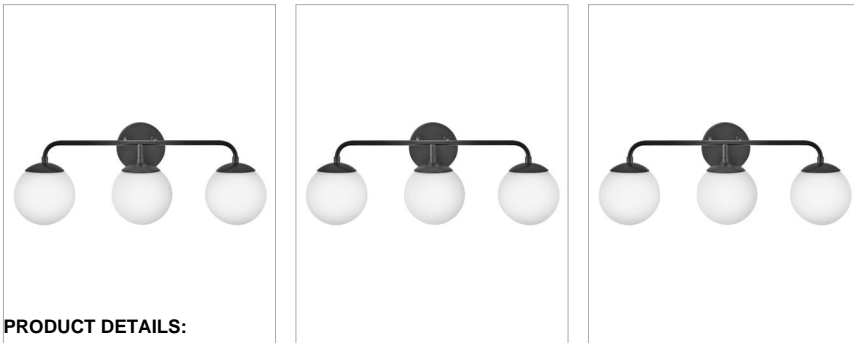

JULEP

85003BK

MEDIUM THREE LIGHT VANITY

Selfie approved! Julep's smooth curves round out your space with modern simplicity. Etched opal glass globes deliver the perfect amount of diffused light, matched by chic finishes to brighten your style.

DETAILS	
FINISH:	Black
MATERIAL:	Steel
GLASS:	Etched Opal
DIMMABLE:	YES - WITH DIMMABLE LAMP (NOT INCLUDED)

DIMENSIONS	
WIDTH:	24"
HEIGHT:	10"
WEIGHT:	4.2lb
BACK PLATE:	5" Dia.
EXTENSION:	7.3"
TOP TO OUTLET:	2.5"

LIGHT SOURCE	
LIGHT SOURCE:	Socketed
WATTAGE:	3-5w Cand. LED, 60w Equiv.
VOLTAGE:	120v

SHIPPING	
CARTON LENGTH:	29.6
CARTON WIDTH:	12.3
CARTON HEIGHT:	8.1
CARTON WEIGHT:	6.1

PRODUCT DETAILS:

- Please refer to Lark's Warranty for complete product warranty details. Some warranty limitations may apply.
- Fixture can be mounted either up or down
- Suitable for use in damp locations as defined by NEC and CEC. Meets United States UL Underwriters Laboratories & CSA Canadian Standards Association Product Safety Standards.
- Confidently create a modern moment with this dynamic design statement
- Mounting hardware is hidden on the back plate to ensure a clean silhouette