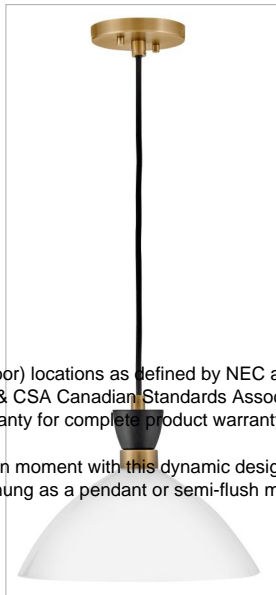

SIMON

83257BK-CO

MEDIUM SINGLE LIGHT CONVERTIBLE PENDANT

Did your eyes just get bigger? We thought so. Simon makes our hearts beat a little faster too thanks to its retro mix of mid-century modern style, cool conical shade in metal or glass, and funky finishes. Versatility at its finest, Simon features a convertible design that complements a myriad of digs when hung as a pendant or semi-flush mount.

DETAILS	
FINISH:	Black
MATERIAL:	Steel
GLASS:	Cased Opal
DIMMABLE:	YES - WITH DIMMABLE LAMP (NOT INCLUDED)

DIMENSIONS	
WIDTH:	13"
HEIGHT:	10"
WEIGHT:	2.9lb

LIGHT SOURCE	
LIGHT SOURCE:	Socketed
WATTAGE:	1-12w Med. LED, 100w Equiv.
VOLTAGE:	120v

MOUNTING	
CANOPY:	5.25" Dia.
LEAD WIRE:	1 X 72"
MAX HEIGHT:	75

SHIPPING	
CARTON LENGTH:	15
CARTON WIDTH:	15
CARTON HEIGHT:	9
CARTON WEIGHT:	5

PRODUCT DETAILS:

- Suitable for use in dry (indoor) locations as defined by NEC and CEC. Meets United States UL Underwriters Laboratories & CSA Canadian Standards Association Product Safety Standards.
- Please refer to Lark's Warranty for complete product warranty details. Some warranty limitations may apply.
- Confidently create a modern moment with this dynamic design statement
- Convertible fixture can be hung as a pendant or semi-flush mount