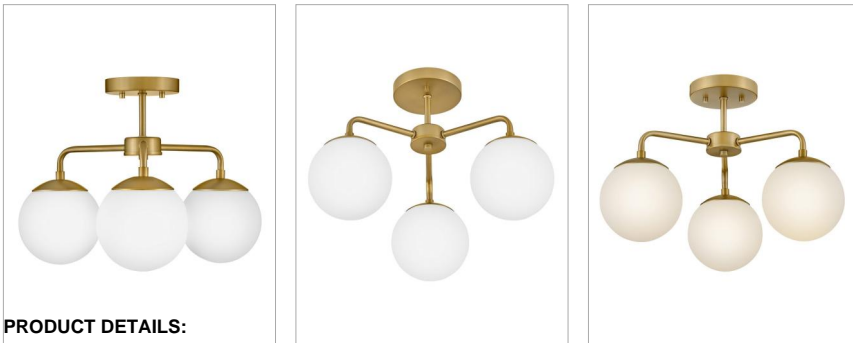

JULEP

84203LCB

MEDIUM SEMI-FLUSH MOUNT

Selfie approved! Julep's smooth curves round out your space with modern simplicity. Etched opal glass globes deliver the perfect amount of diffused light, matched by chic finishes to brighten your style.

DETAILS	
FINISH:	Lacquered Brass
MATERIAL:	Steel
GLASS:	Etched Opal
DIMMABLE:	YES - WITH DIMMABLE LAMP (NOT INCLUDED)

DIMENSIONS	
WIDTH:	20"
HEIGHT:	12.8"
WEIGHT:	4.7lb

LIGHT SOURCE	
LIGHT SOURCE:	Socketed
WATTAGE:	3-5w Cand. LED, 60w Equiv.
VOLTAGE:	120v

MOUNTING	
CANOPY:	5" Dia.

SHIPPING	
CARTON LENGTH:	19.7
CARTON WIDTH:	18.8
CARTON HEIGHT:	8.3
CARTON WEIGHT:	7

PRODUCT DETAILS:

- Please refer to Lark's Warranty for complete product warranty details. Some warranty limitations may apply.
- Suitable for use in damp locations as defined by NEC and CEC. Meets United States UL Underwriters Laboratories & CSA Canadian Standards Association Product Safety Standards.
- Confidently create a modern moment with this dynamic design statement