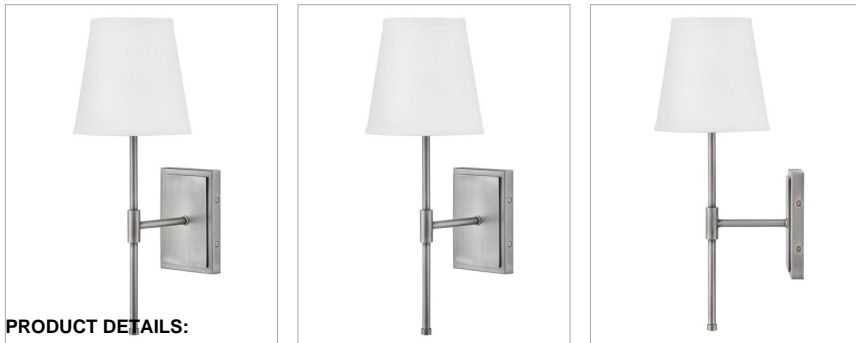

PRODUCT DETAILS:

- Suitable for use in dry (indoor) locations as defined by NEC and CEC. Meets United States UL Underwriters Laboratories & CSA Canadian Standards Association Product Safety Standards.
- Please refer to Lark's Warranty for complete product warranty details. Some warranty limitations may apply.
- Heritage but make it hip: these styles combine classic design elements and nostalgic profiles reworked in new proportions and fresh finishes for an authentic vibe