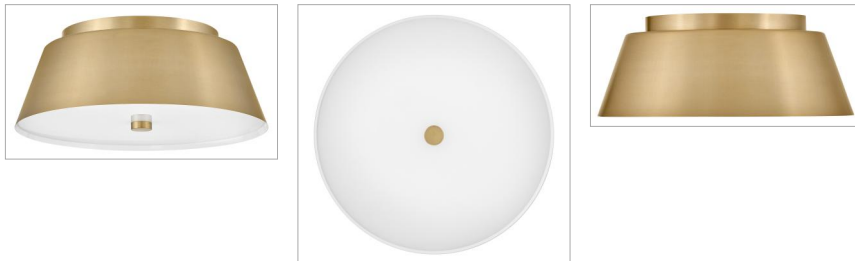

TESS

83513LCB

MEDIUM FLUSH MOUNT

Tess is ready and waiting to redefine what it means to bring classic style to your space. Sleek and angular in all the right ways, this conical flush mount design radiates freshness that blankets the entire space in simple elegance.

DETAILS	
FINISH:	Lacquered Brass
MATERIAL:	Steel
GLASS:	Etched
DIMMABLE:	YES - WITH DIMMABLE LAMP (NOT INCLUDED)

DIMENSIONS	
WIDTH:	14"
HEIGHT:	5.5"
WEIGHT:	4.4lb

LIGHT SOURCE	
LIGHT SOURCE:	Socketed
WATTAGE:	2-8w Med. LED
VOLTAGE:	120v

MOUNTING	
CANOPY:	9" Dia.

SHIPPING	
CARTON LENGTH:	16.5
CARTON WIDTH:	16.5
CARTON HEIGHT:	7.8
CARTON WEIGHT:	7.2

PRODUCT DETAILS:

- Suitable for use in dry (indoor) locations as defined by NEC and CEC. Meets United States UL Underwriters Laboratories & CSA Canadian Standards Association Product Safety Standards.
- Please refer to Lark's Warranty for complete product warranty details. Some warranty limitations may apply.
- LED bulbs must be used with the fixture
- Heritage but make it hip: these styles combine classic design elements and nostalgic profiles reworked in new proportions and fresh finishes for an authentic vibe
- This product uses recyclable or limited packaging materials to help reduce waste.