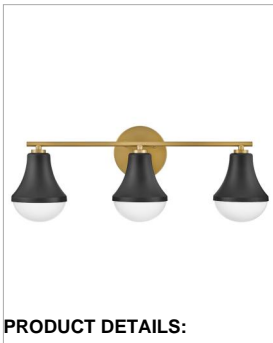

HADDIE

85513BK

MEDIUM THREE LIGHT VANITY

Haddie is the star of the show. The sturdy structure is rounded out with curved cased opal glass for a unique, shapely profile. Striking in any of the fun finish colors, Haddie brings substantial style whether you choose to mount the light up or down.

DETAILS	
FINISH:	Black
MATERIAL:	Steel
GLASS:	Cased Opal
DIMMABLE:	YES - WITH DIMMABLE LAMP (NOT INCLUDED)

DIMENSIONS	
WIDTH:	24"
HEIGHT:	9"
WEIGHT:	4.9lb
BACK PLATE:	5.25" Dia.
EXTENSION:	7.3"
TOP TO OUTLET:	2.75"

LIGHT SOURCE	
LIGHT SOURCE:	Socketed
WATTAGE:	3-10w Med. LED, 60w Equiv.
VOLTAGE:	120v

SHIPPING	
CARTON LENGTH:	26.3
CARTON WIDTH:	8.8
CARTON HEIGHT:	14.5
CARTON WEIGHT:	7

PRODUCT DETAILS:

- Please refer to Lark's Warranty for complete product warranty details. Some warranty limitations may apply.
- Fixture can be mounted either up or down
- Suitable for use in damp locations as defined by NEC and CEC. Meets United States UL Underwriters Laboratories & CSA Canadian Standards Association Product Safety Standards.
- Mounting hardware is hidden on the back plate to ensure a clean silhouette
- Heritage but make it hip: these styles combine classic design elements and nostalgic profiles reworked in new proportions and fresh finishes for an authentic vibe