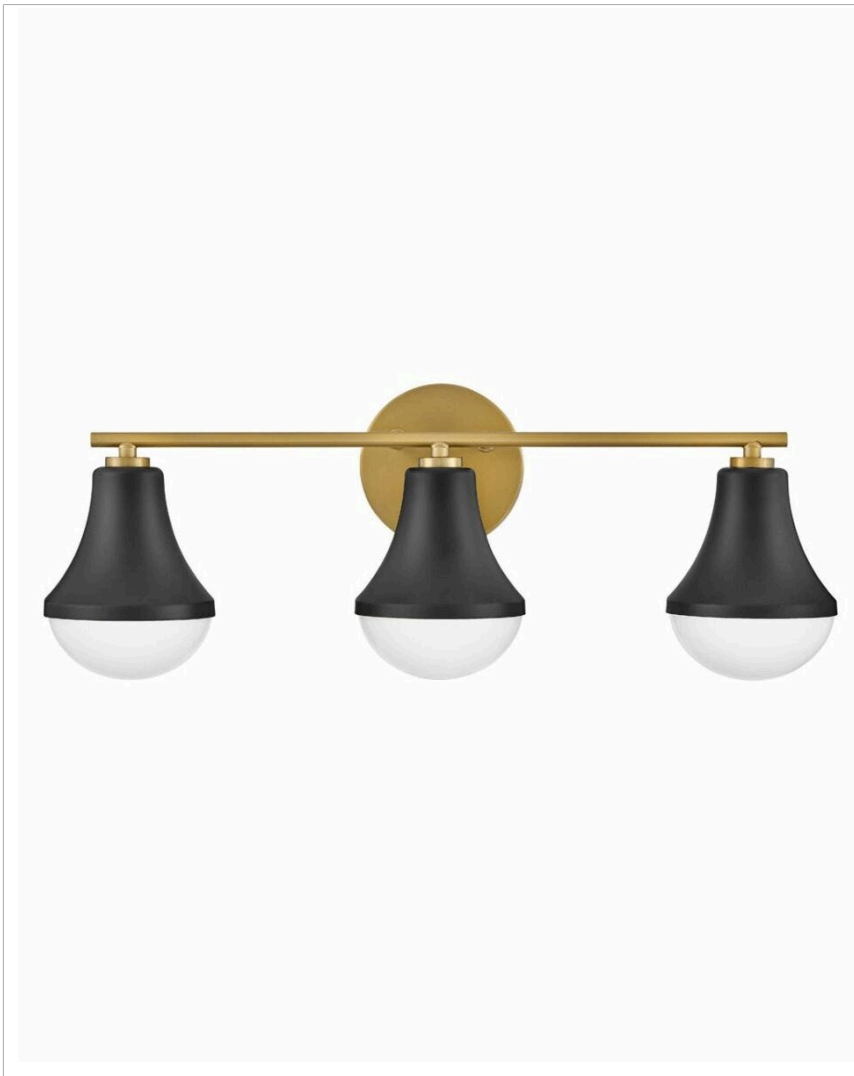

## 85513BK

### MEDIUM THREE LIGHT VANITY

Haddie is the star of the show. The sturdy structure is rounded out with curved cased opal glass for a unique, shapely profile. Striking in any of the fun finish colors, Haddie brings substantial style whether you choose to mount the light up or down.

DETAILS	
FINISH:	Black
MATERIAL:	Steel
GLASS:	Cased Opal
DIMMABLE:	YES - WITH DIMMABLE LAMP (NOT INCLUDED)

DIMENSIONS	
WIDTH:	24"
HEIGHT:	9"
WEIGHT:	4.9lb
BACK PLATE:	5.25" Dia.
EXTENSION:	7.3"
TOP TO OUTLET:	2.75"

LIGHT SOURCE	
LIGHT SOURCE:	Socketed
WATTAGE:	3-10w Med. LED, 60w Equiv.
VOLTAGE:	120v

SHIPPING	
CARTON LENGTH:	26.3
CARTON WIDTH:	8.8
CARTON HEIGHT:	14.5
CARTON WEIGHT:	7