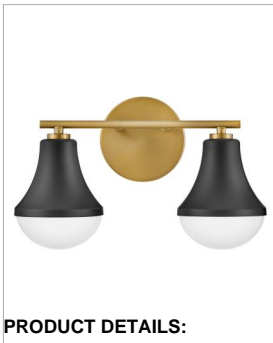

HADDIE

85512BK

SMALL TWO LIGHT VANITY

Haddie is the star of the show. The sturdy structure is rounded out with curved cased opal glass for a unique, shapely profile. Striking in any of the fun finish colors, Haddie brings substantial style whether you choose to mount the light up or down.

DETAILS	
FINISH:	Black
MATERIAL:	Steel
GLASS:	Cased Opal
DIMMABLE:	YES - WITH DIMMABLE LAMP (NOT INCLUDED)

DIMENSIONS	
WIDTH:	14.5"
HEIGHT:	9"
WEIGHT:	3.5lb
BACK PLATE:	5.25" Dia.
EXTENSION:	7.3"
TOP TO OUTLET:	2.75"

LIGHT SOURCE	
LIGHT SOURCE:	Socketed
WATTAGE:	2-10w Med. LED, 60w Equiv.
VOLTAGE:	120v

SHIPPING	
CARTON LENGTH:	17
CARTON WIDTH:	8.8
CARTON HEIGHT:	13.3
CARTON WEIGHT:	4.8

PRODUCT DETAILS:

- Please refer to Lark's Warranty for complete product warranty details. Some warranty limitations may apply.
- Fixture can be mounted either up or down
- Suitable for use in damp locations as defined by NEC and CEC. Meets United States UL Underwriters Laboratories & CSA Canadian Standards Association Product Safety Standards.
- Mounting hardware is hidden on the back plate to ensure a clean silhouette
- Heritage but make it hip: these styles combine classic design elements and nostalgic profiles reworked in new proportions and fresh finishes for an authentic vibe