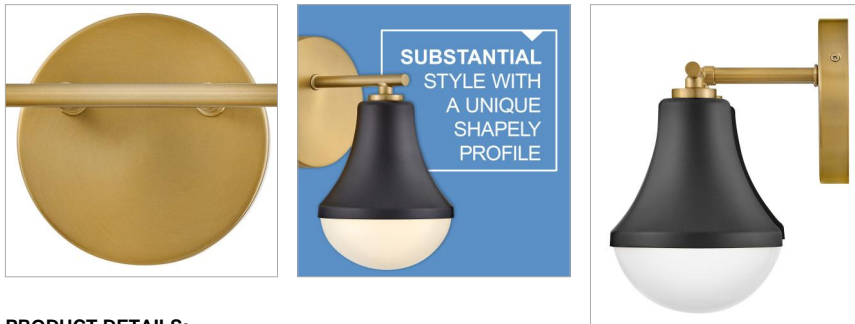

HADDIE

85512BK

SMALL TWO LIGHT VANITY

Haddie is the star of the show. The sturdy structure is rounded out with curved cased opal glass for a unique, shapely profile. Striking in any of the fun finish colors, Haddie brings substantial style whether you choose to mount the light up or down.

DETAILS	
FINISH:	Black
MATERIAL:	Steel
GLASS:	Cased Opal
DIMMABLE:	YES - WITH DIMMABLE LAMP (NOT INCLUDED)

DIMENSIONS	
WIDTH:	14.5"
HEIGHT:	9"
WEIGHT:	3.5lb
BACK PLATE:	5.25" Dia.
EXTENSION:	7.3"
TOP TO OUTLET:	2.75"

LIGHT SOURCE	
LIGHT SOURCE:	Socketed
WATTAGE:	2-10w Med. LED, 60w Equiv.
VOLTAGE:	120v

SHIPPING	
CARTON LENGTH:	17
CARTON WIDTH:	8.8
CARTON HEIGHT:	13.3
CARTON WEIGHT:	4.8

PRODUCT DETAILS:

- Please refer to Lark's Warranty for complete product warranty details. Some warranty limitations may apply.
- Fixture can be mounted either up or down
- Suitable for use in damp locations as defined by NEC and CEC. Meets United States UL Underwriters Laboratories & CSA Canadian Standards Association Product Safety Standards.
- Mounting hardware is hidden on the back plate to ensure a clean silhouette
- Heritage but make it hip: these styles combine classic design elements and nostalgic profiles reworked in new proportions and fresh finishes for an authentic vibe