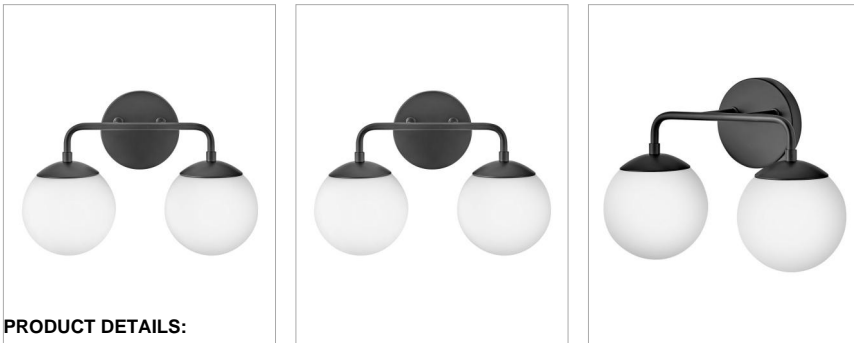

JULEP

85002BK

SMALL TWO LIGHT VANITY

Selfie approved! Julep's smooth curves round out your space with modern simplicity. Etched opal glass globes deliver the perfect amount of diffused light, matched by chic finishes to brighten your style.

DETAILS	
FINISH:	Black
MATERIAL:	Steel
GLASS:	Etched Opal
DIMMABLE:	YES - WITH DIMMABLE LAMP (NOT INCLUDED)

DIMENSIONS	
WIDTH:	15"
HEIGHT:	10"
WEIGHT:	2.6lb
BACK PLATE:	5" Dia.
EXTENSION:	7.3"
TOP TO OUTLET:	2.5"

LIGHT SOURCE	
LIGHT SOURCE:	Socketed
WATTAGE:	2-5w Cand. LED, 60w Equiv.
VOLTAGE:	120v

SHIPPING	
CARTON LENGTH:	20.5
CARTON WIDTH:	12.6
CARTON HEIGHT:	8.3
CARTON WEIGHT:	4

PRODUCT DETAILS:

- Please refer to Lark's Warranty for complete product warranty details. Some warranty limitations may apply.
- Fixture can be mounted either up or down
- Suitable for use in damp locations as defined by NEC and CEC. Meets United States UL Underwriters Laboratories & CSA Canadian Standards Association Product Safety Standards.
- Confidently create a modern moment with this dynamic design statement
- Mounting hardware is hidden on the back plate to ensure a clean silhouette