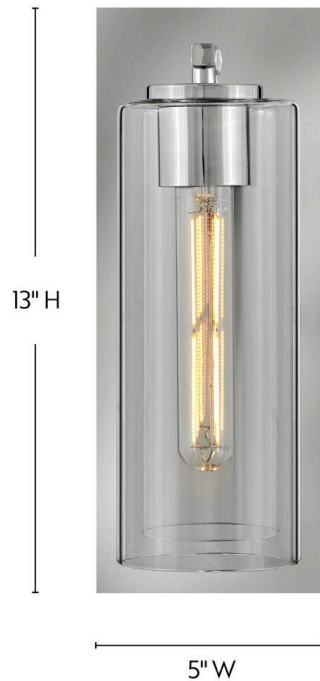

LANE

83370PN

MEDIUM SINGLE LIGHT SCONCE

The Lane sconce is a cylindrical statement piece. The oversized clear glass shade delivers a powerful punch while keeping its cool with sleek, streamlined poise. The elongated back plate paired with the three on-trend finish options give off an industrial-chic feel that shines in any space.

DETAILS	
FINISH:	Polished Nickel
MATERIAL:	Steel
GLASS:	Clear
DIMMABLE:	YES - WITH DIMMABLE LAMP (NOT INCLUDED)

DIMENSIONS	
WIDTH:	5"
HEIGHT:	13"
WEIGHT:	4.2lb
BACK PLATE:	5"W X 13"H
EXTENSION:	6.3"
TOP TO OUTLET:	6.5"

LIGHT SOURCE	
LIGHT SOURCE:	Socketed
WATTAGE:	1-10w Med. LED, 60w Equiv.
VOLTAGE:	120v

SHIPPING	
CARTON LENGTH:	17
CARTON WIDTH:	7.5
CARTON HEIGHT:	8
CARTON WEIGHT:	5.2

PRODUCT DETAILS:

- Suitable for use in dry (indoor) locations as defined by NEC and CEC. Meets United States UL Underwriters Laboratories & CSA Canadian Standards Association Product Safety Standards.
- This versatile transitional design delivers personality and performance
- Please refer to Lark's Warranty for complete product warranty details. Some warranty limitations may apply.
- Fixture can be mounted either up or down
- Shown with T-style bulbs (not included)
- Mounting hardware is hidden on the back plate to ensure a clean silhouette