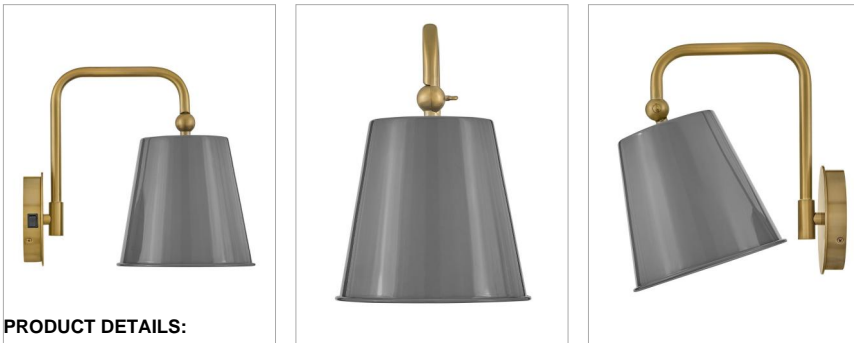

BLAKE

83522FY

MEDIUM SINGLE LIGHT SCNCE

Bet on Blake's forever cool profile and luxe finishes. Merging thoughtful illumination with a timeless vibe, Blake makes it easy to mix-and-match thanks to its versatile pendant and sconce options.

DETAILS	
FINISH:	French Gray
MATERIAL:	Steel
DIMMABLE:	YES - WITH DIMMABLE LAMP (NOT INCLUDED)

DIMENSIONS	
WIDTH:	8"
HEIGHT:	11.8"
WEIGHT:	7.9lb
BACK PLATE:	5" Dia.
EXTENSION:	13.3"
TOP TO OUTLET:	9"

LIGHT SOURCE	
LIGHT SOURCE:	Socketed
WATTAGE:	1-14w Med. LED, 60w Equiv.
VOLTAGE:	120v

MOUNTING	
LEAD WIRE:	1 X 96"

SHIPPING	
CARTON LENGTH:	17.7
CARTON WIDTH:	17.7
CARTON HEIGHT:	13.8
CARTON WEIGHT:	4

PRODUCT DETAILS:

- Suitable for use in dry (indoor) locations as defined by NEC and CEC. Meets United States UL Underwriters Laboratories & CSA Canadian Standards Association Product Safety Standards.
- Please refer to Lark's Warranty for complete product warranty details. Some warranty limitations may apply.
- Features On/Off switch
- Heritage but make it hip: these styles combine classic design elements and nostalgic profiles reworked in new proportions and fresh finishes for an authentic vibe