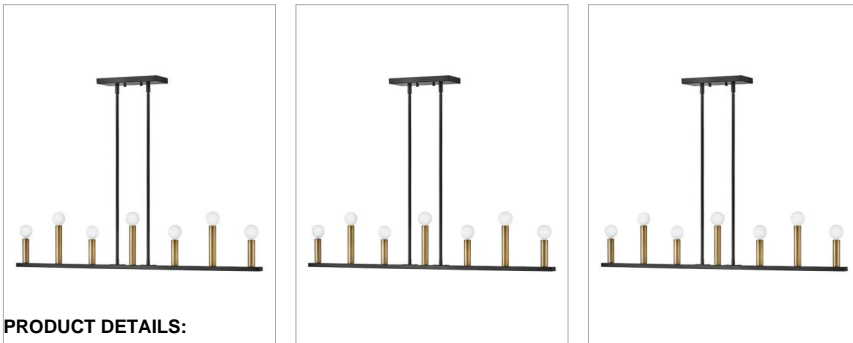

LAZLO

83156BK

LARGE SEVEN LIGHT LINEAR CHANDELIER

Lazlo brings it on every level. Whether you are feeling modern lodge vibes, a contemporary urban loft or anything in between, Lazlo's sleek Black frame feels luxe but without all the fuss. Classic candle sleeves get streamlined with a modern makeover in Lacquered Brass, giving Lazlo a fresh edge.

DETAILS	
FINISH:	Black
MATERIAL:	Steel
SLOPE DEGREE:	90
DIMMABLE:	YES - WITH DIMMABLE LAMP (NOT INCLUDED)

DIMENSIONS	
WIDTH:	40"
HEIGHT:	6.3"
WEIGHT:	6.3lb

LIGHT SOURCE	
LIGHT SOURCE:	Socketed
WATTAGE:	7-5w Cand. LED, 60w Equiv.
VOLTAGE:	120v

MOUNTING	
CANOPY:	4.5"W X 9.75"L
LEAD WIRE:	1 X 72"
MAX HEIGHT:	34.3

SHIPPING	
CARTON LENGTH:	43.5
CARTON WIDTH:	9
CARTON HEIGHT:	8
CARTON WEIGHT:	9.9

PRODUCT DETAILS:

- Suitable for use in dry (indoor) locations as defined by NEC and CEC. Meets United States UL Underwriters Laboratories & CSA Canadian Standards Association Product Safety Standards.
- Please refer to Lark's Warranty for complete product warranty details. Some warranty limitations may apply.
- This item may be hung on a sloped ceiling
- Confidently create a modern moment with this dynamic design statement
- Shown with G16.5 bulbs (not included)