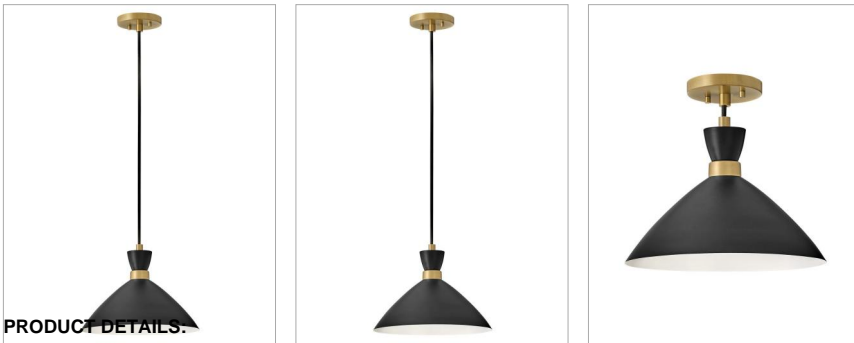

SIMON

83257BK-HB

MEDIUM SINGLE LIGHT CONVERTIBLE PENDANT

Did your eyes just get bigger? We thought so. Simon makes our hearts beat a little faster too thanks to its retro mix of mid-century modern style, cool conical metal shade and funky finishes. Simon complements a myriad of digs but feels the most at home in intimate spaces and cozy nooks. A deep Black, crisp Matte White, or rich Matte Navy array of color options cover the beauty bases and all pop perfectly against a luxe Heritage Brass accent finish.

DETAILS	
FINISH:	Black
MATERIAL:	Steel
SLOPE DEGREE:	90
DIMMABLE:	YES - WITH DIMMABLE LAMP (NOT INCLUDED)

DIMENSIONS	
WIDTH:	13"
HEIGHT:	10"
WEIGHT:	3lb

LIGHT SOURCE	
LIGHT SOURCE:	Socketed
WATTAGE:	1-12w Med. LED, 100w Equiv.
VOLTAGE:	120v

MOUNTING	
CANOPY:	5.25" Dia.
LEAD WIRE:	1 X 72"
MAX HEIGHT:	75

SHIPPING	
CARTON LENGTH:	15
CARTON WIDTH:	15
CARTON HEIGHT:	9
CARTON WEIGHT:	5

PRODUCT DETAILS.

- Adjustable cord offers design versatility and length customization with heights that range from 12" to 75"
- Suitable for use in dry (indoor) locations as defined by NEC and CEC. Meets United States UL Underwriters Laboratories & CSA Canadian Standards Association Product Safety Standards.
- Please refer to Lark's Warranty for complete product warranty details. Some warranty limitations may apply.
- Effortlessly cool, this mid-century modern design inspires any space with its chic vintage vibe
- This item may be hung on a sloped ceiling
- Convertible fixture can be hung as a pendant or semi-flush mount