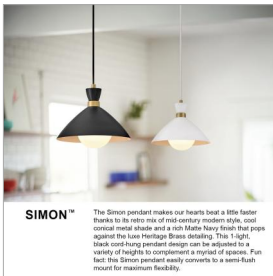

SIMON

83257BK-HB

MEDIUM SINGLE LIGHT CONVERTIBLE PENDANT

Did your eyes just get bigger? We thought so. Simon makes our hearts beat a little faster too thanks to its retro mix of mid-century modern style, cool conical metal shade and funky finishes. Simon complements a myriad of digs but feels the most at home in intimate spaces and cozy nooks. A deep Black, crisp Matte White, or rich Matte Navy array of color options cover the beauty bases and all pop perfectly against a luxe Heritage Brass accent finish.

DETAILS	
FINISH:	Black
MATERIAL:	Steel
SLOPE DEGREE:	90
DIMMABLE:	YES - WITH DIMMABLE LAMP (NOT INCLUDED)

DIMENSIONS	
WIDTH:	13"
HEIGHT:	10"
WEIGHT:	3lb

LIGHT SOURCE	
LIGHT SOURCE:	Socketed
WATTAGE:	1-12w Med. LED, 100w Equiv.
VOLTAGE:	120v

MOUNTING	
CANOPY:	5.25" Dia.
LEAD WIRE:	1 X 72"
MAX HEIGHT:	75

SHIPPING	
CARTON LENGTH:	15
CARTON WIDTH:	15
CARTON HEIGHT:	9
CARTON WEIGHT:	5

PRODUCT DETAILS:

- Adjustable cord offers design versatility and length customization with heights that range from 12" to 75"
- Suitable for use in dry (indoor) locations as defined by NEC and CEC. Meets United States UL Underwriters Laboratories & CSA Canadian Standards Association Product Safety Standards.
- Please refer to Lark's Warranty for complete product warranty details. Some warranty limitations may apply.
- Effortlessly cool, this mid-century modern design inspires any space with its chic vintage vibe
- This item may be hung on a sloped ceiling
- Convertible fixture can be hung as a pendant or semi-flush mount