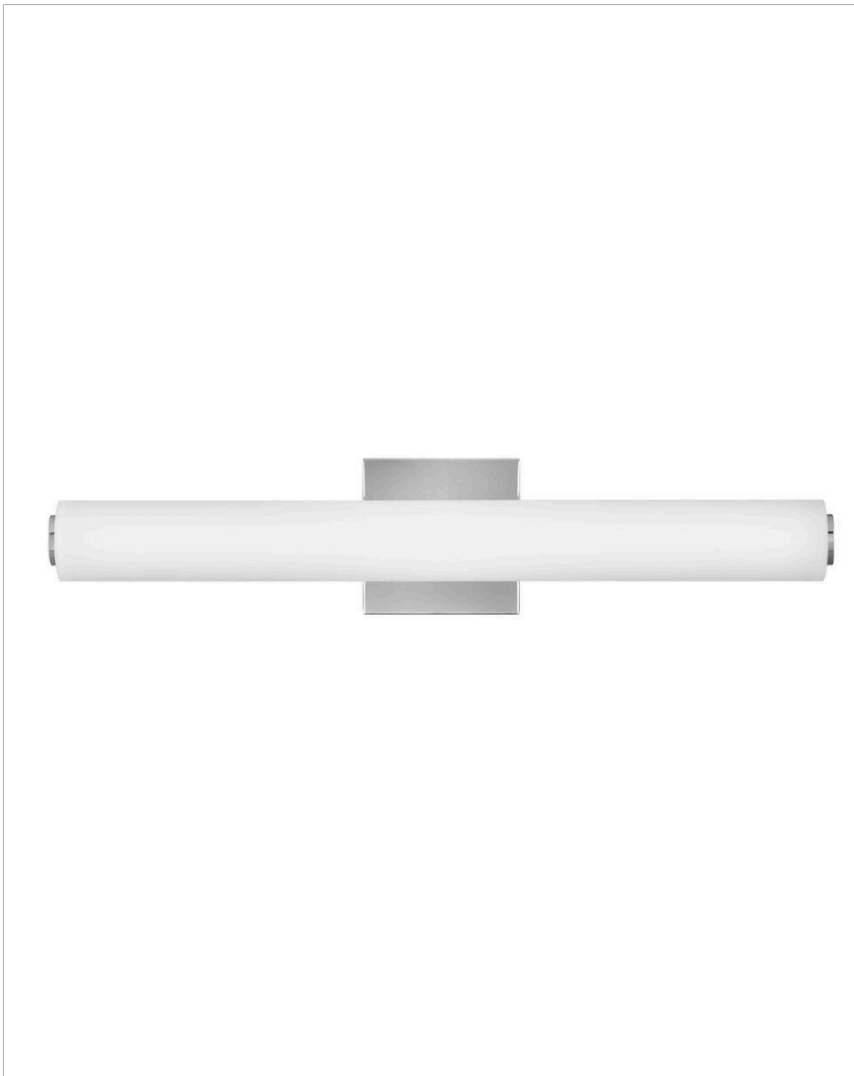

## 85242CM

### LARGE LED VANITY

Marti's minimalism delivers supreme versatility. This LED design is a modern marvel, making itself right at home in powder rooms, primary bathrooms or even hallways, casting a happy glow through its etched opal glass.

DETAILS	
FINISH:	Chrome
MATERIAL:	Steel
GLASS:	Etched White
DIMMABLE:	YES - CL TYPE DIMMER (SSL7A)

DIMENSIONS	
WIDTH:	22.8"
HEIGHT:	4.8"
WEIGHT:	3.8lb
BACK PLATE:	4.75" Sq.
EXTENSION:	3.5"
TOP TO OUTLET:	2.5"

LIGHT SOURCE	
LIGHT SOURCE:	Integrated LED
WATTAGE:	35w LED *Included
VOLTAGE:	120v

SHIPPING	
CARTON LENGTH:	26.4
CARTON WIDTH:	7.1
CARTON HEIGHT:	9.1
CARTON WEIGHT:	4.4