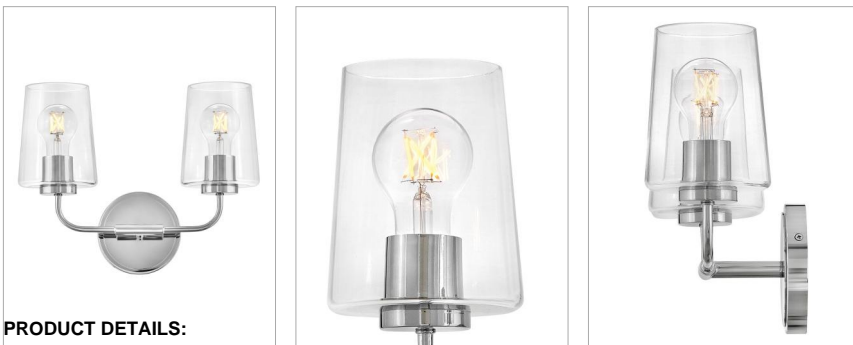

KLINE

853452CM-CL

SMALL TWO LIGHT VANITY

Let's get down to business. Kline's minimalist form doesn't need to make a fuss, thanks to its pared-down but supremely stylish transitional profile. Keeping things architectural, Kline's super slim elongated arms unite with sleek glass shades in finishes that add just the right edge.

DETAILS	
FINISH:	Chrome
MATERIAL:	Steel
GLASS:	Clear
DIMMABLE:	YES - WITH DIMMABLE LAMP (NOT INCLUDED)

DIMENSIONS	
WIDTH:	14.3"
HEIGHT:	11"
WEIGHT:	3.6lb
BACK PLATE:	5" Dia.
EXTENSION:	6.3"
TOP TO OUTLET:	8.5"

LIGHT SOURCE	
LIGHT SOURCE:	Socketed
WATTAGE:	2-12w Med. LED, 100w Equiv.
VOLTAGE:	120v

SHIPPING	
CARTON LENGTH:	17
CARTON WIDTH:	9.3
CARTON HEIGHT:	13.5
CARTON WEIGHT:	5

PRODUCT DETAILS:

- This versatile transitional design delivers personality and performance
- Please refer to Lark's Warranty for complete product warranty details. Some warranty limitations may apply.
- Fixture can be mounted either up or down
- Suitable for use in damp locations as defined by NEC and CEC. Meets United States UL Underwriters Laboratories & CSA Canadian Standards Association Product Safety Standards.
- Sparkling chrome with reflective finish
- Shown with vintage filament bulbs, not included.