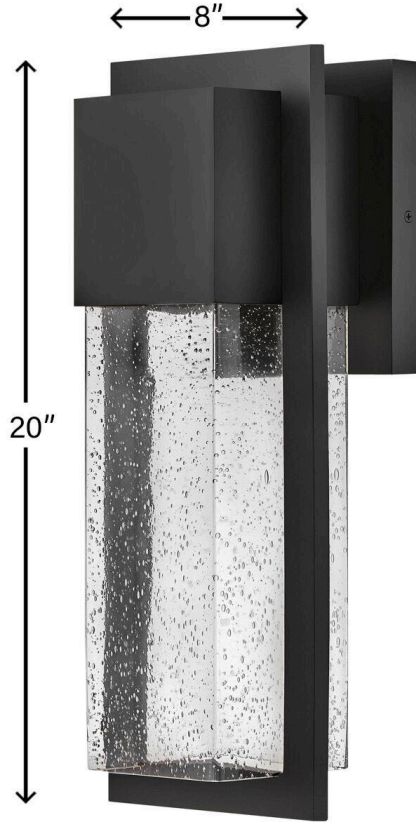

ALEX

82014BK-LL

MEDIUM WALL MOUNT LANTERN

The Alex LED outdoor lantern strikes a modern stance with all the right angles. A contemporary statement-maker, its industrial-inspired thick Coastal Elements frame made of composite material and anti-fade finish guarantees resilience with a 3-year warranty. Designed for ultra-durability, this downlight fixture comes with the LED bulb and is available in versatile Antique Brushed Aluminum or Black finish options. Alex is equally happy indoors, turning heads as an interior wall sconce.

DETAILS	
FINISH:	Black
MATERIAL:	Composite
GLASS:	Clear Seedy
DIMMABLE:	YES - CL TYPE DIMMER (SSL7A)

DIMENSIONS	
WIDTH:	8"
HEIGHT:	20"
WEIGHT:	5.3lb
BACK PLATE:	6.25"W X 6.5"H
EXTENSION:	5.8"
TOP TO OUTLET:	3.75"

LIGHT SOURCE	
LIGHT SOURCE:	Socketed
WATTAGE:	1-6w PAR Med. LED *Included
VOLTAGE:	120v

SHIPPING	
CARTON LENGTH:	10.6
CARTON WIDTH:	9.5
CARTON HEIGHT:	22.8
CARTON WEIGHT:	7.5

PRODUCT DETAILS:

- Please refer to Lark's Warranty for complete product warranty details. Some warranty limitations may apply.
- 3-year finish warranty
- Easy does it: this all-in-one fixture design comes with an LED bulb to make installation a snap
- Suitable for use in wet (outdoor direct rain) locations as defined by NEC and CEC. Meets United States UL Underwriters Laboratories & CSA Canadian Standards Association Product Safety Standards
- Confidently create a modern moment with this dynamic design statement
- The Coastal Elements Collection offers versatile designs, constructed of composite materials and coated with anti-fading finishes, for maximum durability in harsh climates
- LED bulbs carry a 3-year limited warranty
- Mounting hardware is hidden on the back plate to ensure a clean silhouette