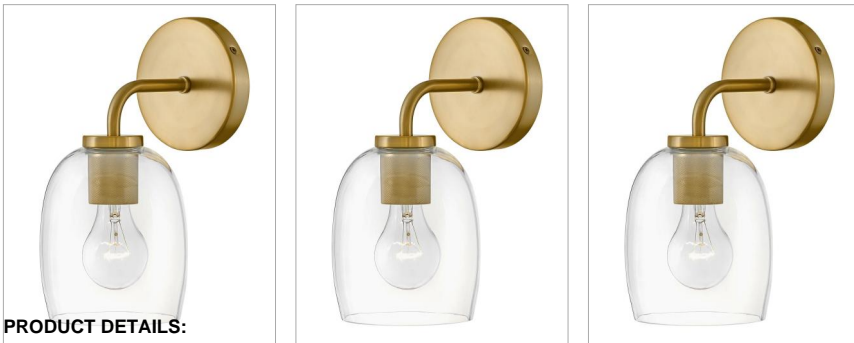

PERCY

85010LCB

MEDIUM SINGLE LIGHT VANITY

Percy's transitional style rings loud and clear with clever bell-shaped glass designed to highlight its distinctive industrial detailing, all while serving up ample illumination. Easily installed up or down, Percy transforms any bathroom into one of the most stylish spots in the house.

DETAILS	
FINISH:	Lacquered Brass
MATERIAL:	Steel
GLASS:	Clear
DIMMABLE:	YES - WITH DIMMABLE LAMP (NOT INCLUDED)

DIMENSIONS	
WIDTH:	5.3"
HEIGHT:	11"
WEIGHT:	1.9lb
BACK PLATE:	5" Dia.
EXTENSION:	7.3"
TOP TO OUTLET:	7.75"

LIGHT SOURCE	
LIGHT SOURCE:	Socketed
WATTAGE:	1-12w Med. LED, 100w Equiv.
VOLTAGE:	120v

SHIPPING	
CARTON LENGTH:	15
CARTON WIDTH:	9
CARTON HEIGHT:	10.8
CARTON WEIGHT:	3.4

PRODUCT DETAILS:

- Please refer to Lark's Warranty for complete product warranty details. Some warranty limitations may apply.
- Fixture can be mounted either up or down
- Suitable for use in damp locations as defined by NEC and CEC. Meets United States UL Underwriters Laboratories & CSA Canadian Standards Association Product Safety Standards.
- Ideal for vintage filament bulbs (not included)
- Mounting hardware is hidden on the back plate to ensure a clean silhouette
- Heritage but make it hip: these styles combine classic design elements and nostalgic profiles reworked in new proportions and fresh finishes for an authentic vibe
- Knurled sockets get dressed up with a distinctive diamond-shaped decorative pattern